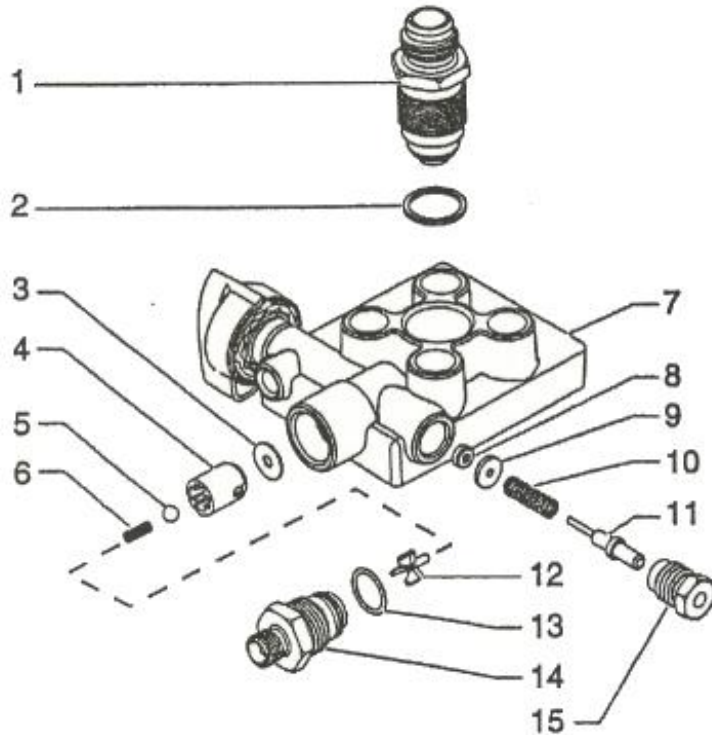

## Wave Series Pump Parts

- 1. Inlet Valve Assembly.....0278242
  - 2. Nylon Seal Washer.....0089482
  - 3. Outlet Seal.....0278362
  - 4. Outlet Seat.....0278280
  - 5. Ball (6mm).....0093635
  - 6. Outlet Spring.....0047485
  - 7. Paint Pump.....0278334
  - 8. Seal.....0156606
  - 9. Washer.....0278340
  - 10. Spring.....0278368
  - 11. Pusher Stem Assembly...0278250
  - 12. Ball Stop.....0278361
  - 13. O-Ring.....9871073
  - 14. Outlet Fitting.....0278335
  - 15. Pusher Body.....0278337
- Prime Spray  
Valve.....0278277/0512250

### Suction Set Assembly:

- 1. Complete Suction Tube Assembly (includes items 2-10).....0278254
  - 2. Suction Nut.....0090622
  - 3. Adapter.....0088938
  - 4. Snap Ring.....0088931
  - 5. Clamp.....0089882
  - 6. Suction Tube.....0089750
  - 7. Filter Assembly (includes filter housing and filter).....0270162
  - 8. Filter.....0270369
  - 9. Washer.....0093871
  - 10. Return Fitting.....0088715
  - 11. Clamp.....0089096
  - 12. Hose.....0089751
- Complete Return Tube Assembly (includes items 10-12).....0089744