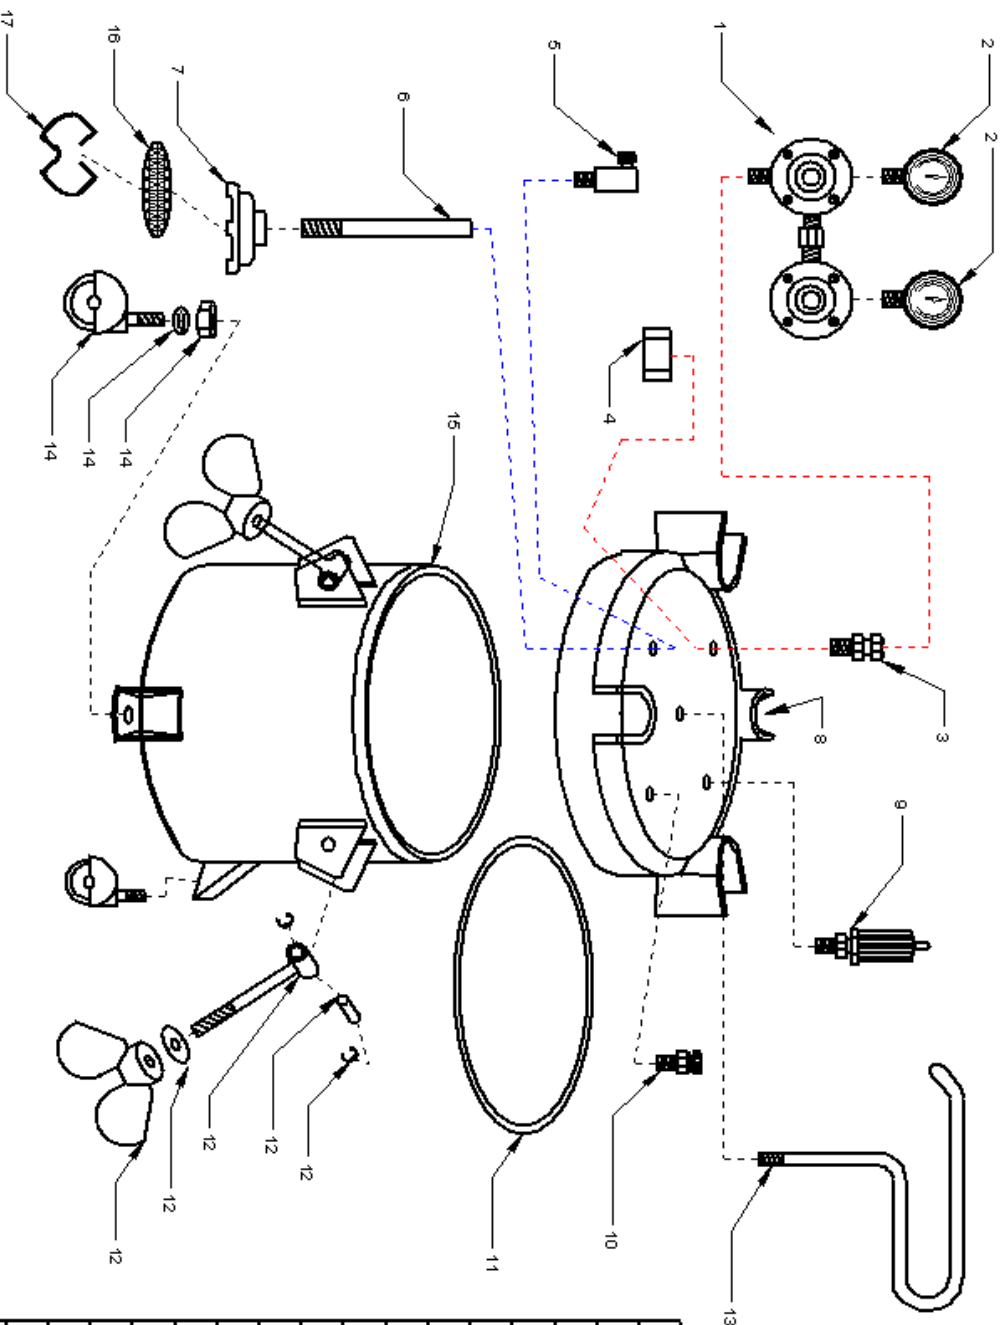

# 2.5 Gallon Pressure Pot

Number	Description	Part Number
1	Regulator	0552346
2	Gauge	0552306
3	Dual Regulator Fitting	0552351
4	Air Diffuser	N/A
5	Fluid Outlet Fitting	0552349
6	Pick Up Tube	0552352
7	Pick Up Strainer	0552354
8	Press. Pot Lid	N/A
9	Pop Off Valve	0552348
10	Pressure Release	0275787
11	Lid Gasket	0552308
12	"C" Clip	0552301
12	Pin	0552301
12	Wing Nut Assembly	0552301
13	Handle	N/A
14	Wheel Assembly	0275757
15	Pressure Pot Base	N/A
16	Strainer	0275790
17	Retainer Clip	0275789