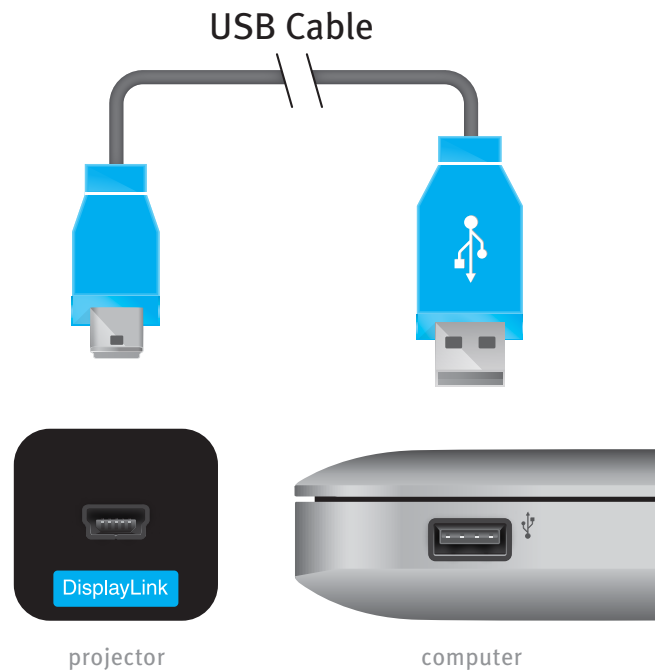

Just Plug and Project with DisplayLink™

Hassle-free, lighting fast-projection

Get meetings started on time with DisplayLink™. Using a simple USB cable connection between your laptop and the projector, your images are instantly and perfectly projected on screen. No buttons to push, no VGA cables to wrestle with. Once connected, the DisplayLink™ Driver auto-installs to the computer and automatically configures the projector within seconds. No more toggling or switching of screens. With the InFocus DisplayLink feature™, you get the convenience of instant set-up and hassle-free projection that can even run up to six projectors off your laptop at one go. DisplayLink makes projecting simple!

True Plug and Project

- No function keys to toggle
- No screen resizing
- No VGA cable to wrestle with
- No loss of signal or noise – all-digital connection (VGA is analog)

No remote? No problem

Full remote function is enabled on your laptop – you can even set it to automatically turn on the projector when you connect.

Flexibility

Because they are about the size of your average USB thumb drive, they'll fit into any briefcase, laptop bag or accessory pouch. Both male and female adapters are designed to connect and rotate to three different positions for maximum flexibility in tight spaces.