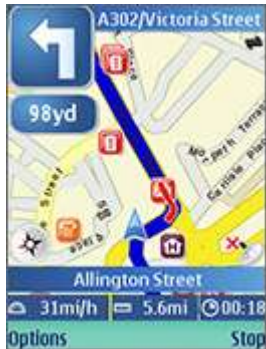

Your guide to what's going on in San Francisco. Get where you're going more easily with Yahoo! Go makes it a snap to find where you're going. Its maps are interactive, so you can scroll around and zoom in or out—even switch to satellite view. If you'd like to be guided there, Yahoo! Go displays the route and offers turn-by-turn driving directions. You even get a current traffic report to avoid trouble spots.

Take the power of Google Maps with you on your mobile phone. Windows, Palm and BlackBerry
<http://www.google.com/qmm/index.html>

- Real-time traffic** — See where the congestion is and estimate delays in over 30 major US metropolitan areas.
- Detailed directions** — Whether you plan to walk or drive, your route is displayed on the map itself, together with step by step directions.
- Integrated search results** — Local business locations and contact information appear all in one place, integrated on your map.
- Maps are easily moved** — Interactive maps let you zoom in or out, and move in all directions so that you can orient yourself visually.
- Satellite imagery** — Get a bird's eye view of your desired location. (It is like you are there, we swear.)
- Windows Mobile users:** [Download the CAB](#) and ActiveSync **Palm OS users:** [Download the prc](#) and HotSync
- IT admins:** Google Maps on the [Blackberry Enterprise Server](#)

Free Mapping to go with your Freedom keychain GPS

Free mapping for Nokia Mobiles <http://smart2go.com/en/help/maploader>

Nokia Free mapping for: Symbian - E61, E61i, E65, E90, N70, N72, N73, N76, N93i, N95, N6110, N6120. plus a version for Windows Mobile 05