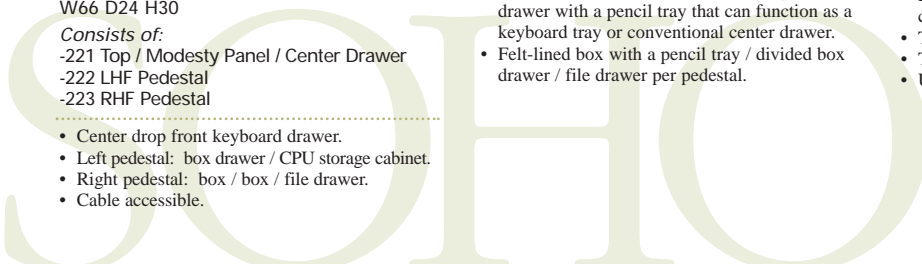

- Desk and return each has a center drop-front drawer with a pencil tray that can function as a keyboard tray or conventional center drawer.
- Felt-lined box with a pencil tray / divided box drawer / file drawer per pedestal.

EXECUTIVE LEFT "U" DESK

7684-58

-Right Single Pedestal Desk

W72 D36 H30

-Left Single Pedestal Credenza

W72 D24 H30

Consists of:

- -582 Desk Top, Modesty Panel
- -583 Right Drawer Pedestal
- -584 Credenza Top, Modesty Panel
- -585 Left Drawer Pedestal
- -59 "U" Bridge

ALSO AVAILABLE:

EXECUTIVE RIGHT "U" DESK

7684-57

Consists of:

1. -Left Single Pedestal Desk
   - -Right Single Pedestal Credenza
2. *Consists of:*
3. -572 Desk Top, Modesty Panel
   - -573 Left Drawer Pedestal
   - -574 Credenza Top, Modesty Panel
   - -575 Right Drawer Pedestal
   - -59 "U" Bridge

- Desks, credenzas and bridge each has a center drop-front drawer that can function as a conventional center drawer or a keyboard drawer.
- Felt-lined box with a pencil tray / box drawer with dividers / file drawer per pedestal.
- Middle box and file drawer on each pedestal secure via kneehole lock.
- All drawers are fully extending.
- Four levelers per pedestal.
- Cable grommet in each pedestal end.
- Bridge has a drop-front drawer that can function as a conventional center drawer or a keyboard tray.

OVERHEAD STORAGE

7684-44

W67 D15-1/2 H48

- Drop-front drawers conceal two CD storage compartments.
- Two accent lights.
- Task light.
- Use with the 7684-48, -22, -34.