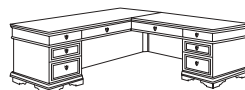

COMPUTER "L" DESK

7684-48

-Single Pedestal Computer Desk

W66 D27-3/4 H30

-Single Pedestal Return

W48 D22-1/2 H30

Consists of:

- 481 Tops / Modesty Panels / Center Drawers
- 482 Desk Pedestal
- 484 Return Pedestal

DESK FEATURES:

- Drop-front keyboard drawer.
- Felt-lined box with a pencil tray / CPU cabinet.
- Cable accessible.
- Finished on all sides.

RETURN FEATURES:

- Felt-lined center drawer with pencil tray.
- Felt-lined box with a pencil tray / box with adjustable wood dividers / locking file drawer.
- Finished on all sides.