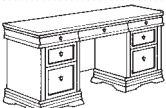

KNEEHOLE CREDENZA

7684-21

W72 D24 H30

Consists of:

- 211 Top, Modesty Panel
- 212 Left Pedestal
- 213 Right Pedestal

- Center drop-front keyboard drawer.
- Felt-lined box drawer / box drawer with wood dividers / locking file drawer per pedestal.