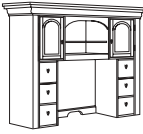

R U E D E L Y O N

SOHO SERIES 7684

5

EXECUTIVE OVERHEAD STORAGE

7684-62

W73 D15-1/2 H48-3/4

ALSO AVAILABLE:

*CURIO OVERHEAD STORAGE WITH
CLOSED STORAGE*

7684-46

W67 D15-1/2 H48

- Two cabinets, each with an adjustable shelf.
- Six CD storage drawers.
- Center adjustable shelf.
- Center display section with accent lighting.
- Task light.
- Cable accessible.
- Use the -62 with the 7684-21, -36, -57, -58.
- Use -46 with the 7684-48, -22, -34.