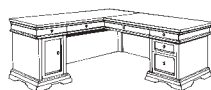

COMPUTER CREDENZA

7684-22

W66 D24 H30

Consists of:

- 221 Top / Modesty Panel / Center Drawer
- 222 LHF Pedestal
- 223 RHF Pedestal

- Center drop front keyboard drawer.
- Left pedestal: box drawer / CPU storage cabinet.
- Right pedestal: box / box / file drawer.
- Cable accessible.