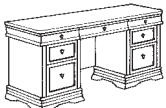

W66 D30 H30

Consists of:

- 341 Top / Modesty Panel / Center Drawer
- 342 LHF Pedestal
- 343 RHF Pedestal

- Center drop-front drawer with a removable pencil tray can function as a conventional center drawer or a keyboard tray.
- Felt-lined box with a pencil tray / box with adjustable wood dividers / fully extending file drawer per pedestal.