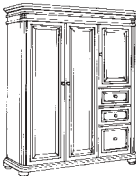

SOHO

A N T I G U A

SOHO COLLECTION 7480

5

LATERAL FILE

7480-16
W36 D21 H30

- Two file drawers with single side located lock.
- Anti-tip device.
- Drawers accommodate letter and / or legal hanging files.

LATERAL FILE BOOKCASE

7480-08
W39-1/2 D19 H78

- File drawer accommodates letter or legal hanging files.
- Three adjustable shelves.
- Canister light.
- Semi-finished top permits additional storage.

COMPUTER ARMOIRE

7480-75
W55 D23 H62