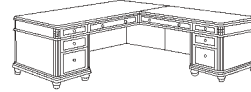

COMPUTER "L" DESK

7480-48

-Single Pedestal Computer Desk
W66 D28 H30
-Single Pedestal Return
W48 D22 H30

DESK FEATURES:

- Drop-front / pull-out keyboard drawer.
- Box drawer.
- Tower computer cabinet with pull-out CD storage rack.
- Finished on all sides.

RETURN FEATURES:

- Felt-lined center drawer with wood pencil tray.
- Felt-lined box drawer with a wood pencil tray / box drawer with adjustable wood dividers / locking file drawer.
- File drawer accommodates letter or legal filing.
- Finished on all sides.