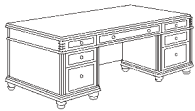

Styling - Sophisticated yet casual design; lightly carved details, fluted pilasters, shaped mouldings, fanciful bun feet and raised frame door / drawer panels with a West Indies cherry finish.

Function - All drawers are suspended on ball bearing slides. Box drawers have 100 lb. rated slides; file drawers have 150 lb. rated slides and keyboards have a 50/75 lb. rating. All file drawers are equipped to accommodate front-to-back letter sized or side-to-side legal sized hanging file folders. All cases are equipped with levelers to adjust for less than even flooring.

EXECUTIVE DESK

7480-36

W72 D36 H30

- Center drawer with a wood pencil tray.
- Felt-lined box drawer / box drawer with adjustable wood dividers / locking file drawer per pedestal.
- File drawer accommodates letter or legal hanging files.

EXECUTIVE DESK

7480-34

W66 D32 H30

- Felt-lined center drawer with wood pencil tray.
- Box drawer with adjustable wood dividers / side locking file drawer per pedestal.
- File drawer accommodates letter or legal filing.