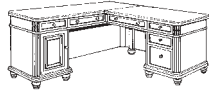

COMPUTER "L" DESK

7480-48

-Single Pedestal Computer Desk
W66 D28 H30
-Single Pedestal Return
W48 D22 H30

DESK FEATURES:

- Drop-front / pull-out keyboard drawer.
- Box drawer.
- Tower computer cabinet with pull-out CD storage rack.
- Finished on all sides.

RETURN FEATURES:

- Felt-lined center drawer with wood pencil tray.
- Felt-lined box drawer with a wood pencil tray / box drawer with adjustable wood dividers / locking file drawer.
- File drawer accommodates letter or legal filing.
- Finished on all sides.