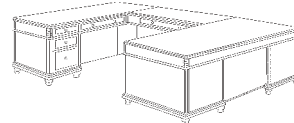

EXECUTIVE RIGHT "U" DESK

7480-57

-570 Executive Left Single Pedestal Desk
W72 D36 H30 (Requires assembly)
-571 Executive Right Single Pedestal Return
W72 D24 H30 (Requires assembly)
-59 "U" Bridge
W48 D24 H30

ALSO AVAILABLE:

EXECUTIVE LEFT "U" DESK

7480-58

-580 Executive Right Single Pedestal Desk
-581 Executive Left Single Pedestal Return
-59 "U" Bridge

- Desk and credenza each have a center drawer with a hinged drop-front that can function as a conventional drawer or a keyboard drawer.
- Felt-lined box drawer / box drawer with wood dividers / file drawer per pedestal.
- File drawer accommodates letter or legal sized files.
- Kneehole lock secures middle box and file drawers.
- Bridge features a center drawer with a hinged drop-front that can function as a conventional drawer or a keyboard drawer.

SOHO