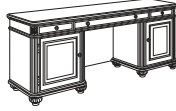

EXECUTIVE DESK

7480-36

W72 D36 H30

- Center drawer with a wood pencil tray.
- Felt-lined box drawer / box drawer with adjustable wood dividers / locking file drawer per pedestal.
- File drawer accommodates letter or legal hanging files.

EXECUTIVE DESK

7480-34

W66 D32 H30

- Felt-lined center drawer with wood pencil tray.
- Box drawer with adjustable wood dividers / side locking file drawer per pedestal.
- File drawer accommodates letter or legal filing.

KNEEHOLE CREDENZA

7480-21

W72 D24 H30

- Center drawer with hinged drop-front can function as a conventional drawer or keyboard drawer.
- Felt-lined box drawer / box drawer with adjustable wood dividers / file drawer per pedestal.
- Kneehole lock secures middle box and file drawer in each pedestal.