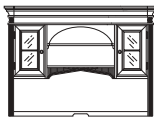

PALLADIUM OVERHEAD STORAGE

7480-46
W69 D14 H46-1/2

ALSO AVAILABLE:

PALLADIUM OVERHEAD STORAGE

7480-62
W73 D15 H48

- Two cabinets with framed beveled glass fronts.
- Each cabinet has a canister light and an adjustable glass shelf.
- Center section features one fixed and one adjustable shelf and a canister light.
- Task light over work surface.