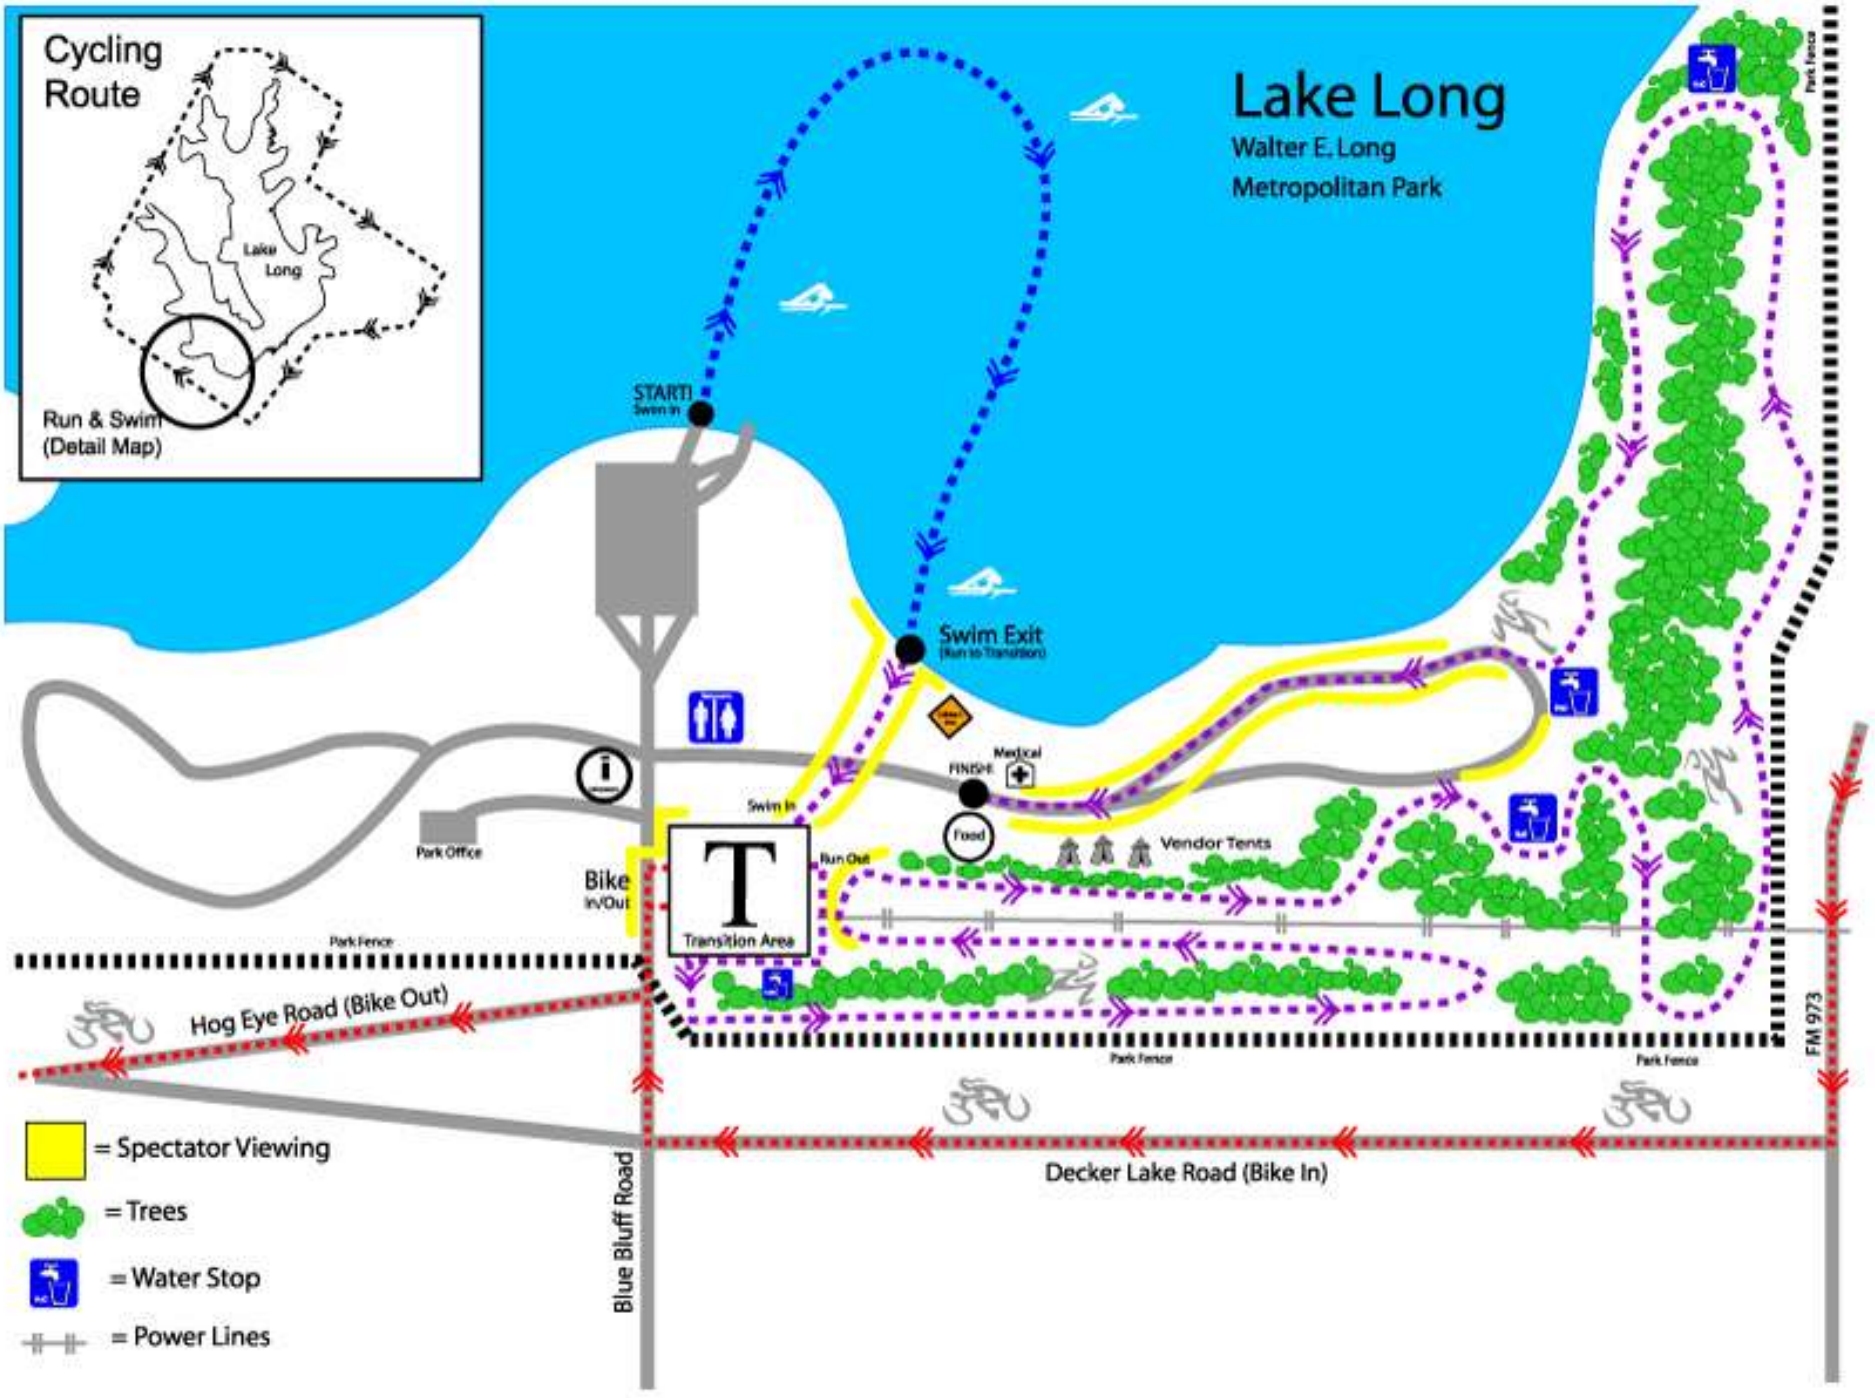

# Cycling Route

# Lake Long

Walter E. Long  
Metropolitan Park

- = Spectator Viewing
- = Trees
- = Water Stop
- = Power Lines