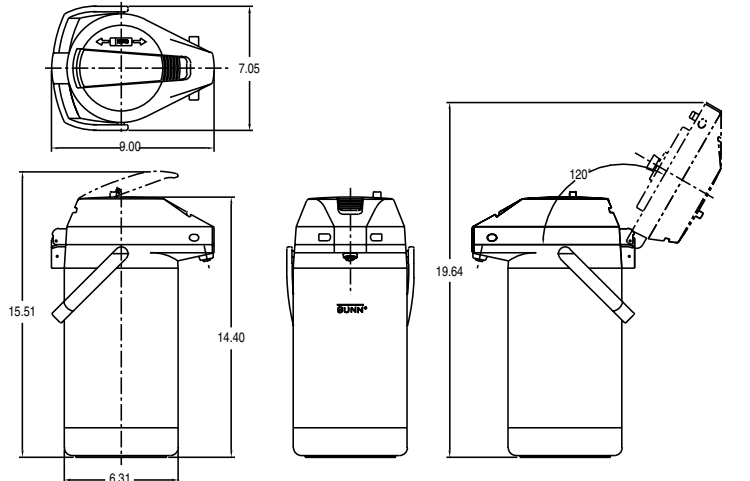

Canadian Office
280 Industrial Parkway South
Aurora, Ontario, L4G 3T9
Phone
905-841-2866
Fax
905-841-2775

Patents Apply

Dimensions & Specifications

| Model | Product # | Capacity | Quantity | Cu. Ft. | Shipping Weight |
|--------------------------------|------------|----------------------|-------------------|---------|-------------------|
| 2.2 liter Push-Button Airpot | 28696.0002 | 2.2 liters (74 oz.) | single unit | 1.2 | 4.5 lbs. (2.1 kg) |
| 2.2 liter Push-Button Airpot | 28696.0000 | 2.2 liters (74 oz.) | 6 units to a case | 2.9 | 24 lbs. (10.9 kg) |
| 2.5 liter Push-Button Airpot | 13041.0001 | 2.5 liters (84 oz.) | single unit | 1.2 | 5 lbs. (2.3 kg) |
| 2.5 liter Push-Button Airpot | 13041.0101 | 2.5 liters (84 oz.) | 6 units to a case | 2.9 | 25 lbs. (11.4 kg) |
| 2.5 liter Lever-Action Airpot* | 32125.0000 | 2.5 liters (84 oz.) | single unit | 1.2 | 5.3 lbs. (2.4 kg) |
| 2.5 liter Lever-Action Airpot* | 32125.0100 | 2.5 liters (84 oz.) | 6 units to a case | 2.9 | 32 lbs. (14.6 kg) |
| 3.0 liter Lever-Action Airpot* | 32130.0000 | 3.0 liters (102 oz.) | single unit | 1.2 | 5.6 lbs. (2.6 kg) |
| 3.0 liter Lever-Action Airpot* | 32130.0100 | 3.0 liters (102 oz.) | 6 units to a case | 2.9 | 35 lbs. (15.9 kg) |

*Note: Stainless Steel Liner

2.2 liter Push-Button Airpot

2.5 liter Lever-Action Airpot

2.5 liter Push-Button Airpot

3.0 liter Lever-Action Airpot