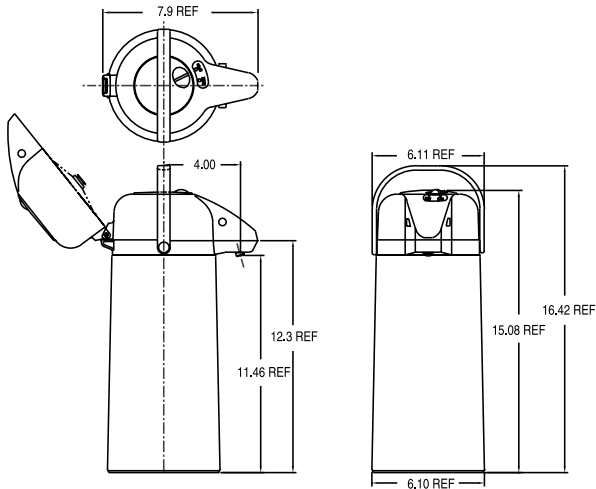

Canadian Office
280 Industrial Parkway South
Aurora, Ontario, L4G 3T9
Phone
905-841-2866
Fax
905-841-2775

Patents Apply

Dimensions & Specifications

| Model | Product # | Capacity | Quantity | Cu. Ft. | Shipping Weight |
|--------------------------------|------------|----------------------|-------------------|---------|-------------------|
| 2.2 liter Push-Button Airpot | 28696.0002 | 2.2 liters (74 oz.) | single unit | 1.2 | 4.5 lbs. (2.1 kg) |
| 2.2 liter Push-Button Airpot | 28696.0000 | 2.2 liters (74 oz.) | 6 units to a case | 2.9 | 24 lbs. (10.9 kg) |
| 2.5 liter Push-Button Airpot | 13041.0001 | 2.5 liters (84 oz.) | single unit | 1.2 | 5 lbs. (2.3 kg) |
| 2.5 liter Push-Button Airpot | 13041.0101 | 2.5 liters (84 oz.) | 6 units to a case | 2.9 | 25 lbs. (11.4 kg) |
| 2.5 liter Lever-Action Airpot* | 32125.0000 | 2.5 liters (84 oz.) | single unit | 1.2 | 5.3 lbs. (2.4 kg) |
| 2.5 liter Lever-Action Airpot* | 32125.0100 | 2.5 liters (84 oz.) | 6 units to a case | 2.9 | 32 lbs. (14.6 kg) |
| 3.0 liter Lever-Action Airpot* | 32130.0000 | 3.0 liters (102 oz.) | single unit | 1.2 | 5.6 lbs. (2.6 kg) |
| 3.0 liter Lever-Action Airpot* | 32130.0100 | 3.0 liters (102 oz.) | 6 units to a case | 2.9 | 35 lbs. (15.9 kg) |

*Note: Stainless Steel Liner

2.2 liter Push-Button Airpot

2.5 liter Lever-Action Airpot

2.5 liter Push-Button Airpot

3.0 liter Lever-Action Airpot