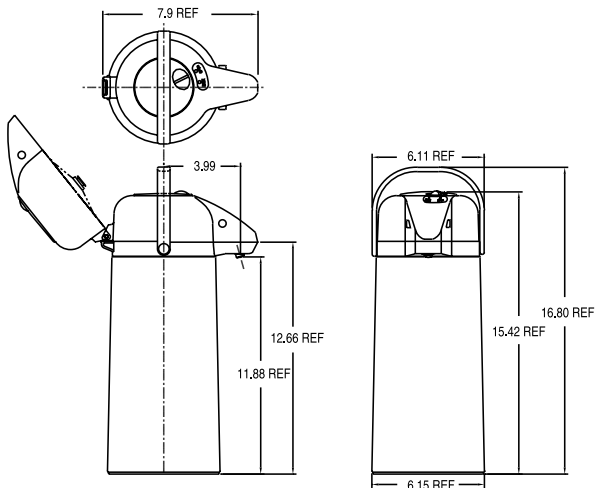

Canadian Office
280 Industrial Parkway South
Aurora, Ontario, L4G 3T9
Phone
905-841-2866
Fax
905-841-2775

Patents Apply

Dimensions & Specifications

| Model | Product # | Capacity | Quantity | Cu. Ft. | Shipping Weight |
|--------------------------------|------------|----------------------|-------------------|---------|-------------------|
| 2.2 liter Push-Button Airpot | 28696.0002 | 2.2 liters (74 oz.) | single unit | 1.2 | 4.5 lbs. (2.1 kg) |
| 2.2 liter Push-Button Airpot | 28696.0000 | 2.2 liters (74 oz.) | 6 units to a case | 2.9 | 24 lbs. (10.9 kg) |
| 2.5 liter Push-Button Airpot | 13041.0001 | 2.5 liters (84 oz.) | single unit | 1.2 | 5 lbs. (2.3 kg) |
| 2.5 liter Push-Button Airpot | 13041.0101 | 2.5 liters (84 oz.) | 6 units to a case | 2.9 | 25 lbs. (11.4 kg) |
| 2.5 liter Lever-Action Airpot* | 32125.0000 | 2.5 liters (84 oz.) | single unit | 1.2 | 5.3 lbs. (2.4 kg) |
| 2.5 liter Lever-Action Airpot* | 32125.0100 | 2.5 liters (84 oz.) | 6 units to a case | 2.9 | 32 lbs. (14.6 kg) |
| 3.0 liter Lever-Action Airpot* | 32130.0000 | 3.0 liters (102 oz.) | single unit | 1.2 | 5.6 lbs. (2.6 kg) |
| 3.0 liter Lever-Action Airpot* | 32130.0100 | 3.0 liters (102 oz.) | 6 units to a case | 2.9 | 35 lbs. (15.9 kg) |

*Note: Stainless Steel Liner

2.2 liter Push-Button Airpot

2.5 liter Lever-Action Airpot

2.5 liter Push-Button Airpot

3.0 liter Lever-Action Airpot