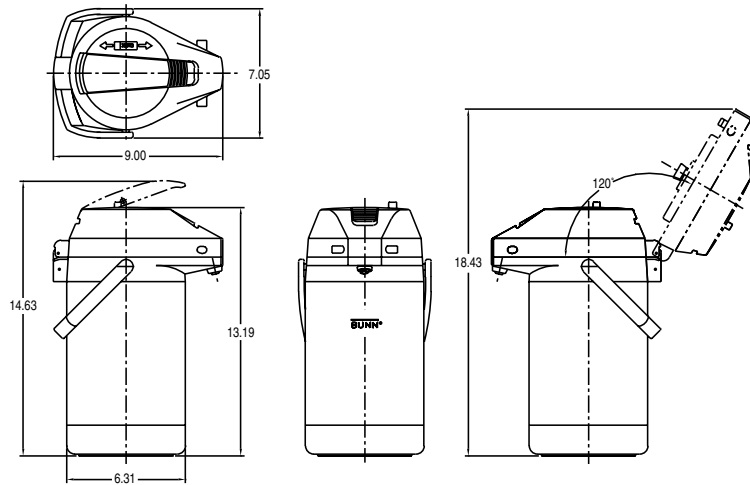

Canadian Office
280 Industrial Parkway South
Aurora, Ontario, L4G 3T9
Phone
905-841-2866
Fax
905-841-2775

Patents Apply

Dimensions & Specifications

| Model | Product # | Capacity | Quantity | Cu. Ft. | Shipping Weight |
|--------------------------------|------------|----------------------|-------------------|---------|-------------------|
| 2.2 liter Push-Button Airpot | 28696.0002 | 2.2 liters (74 oz.) | single unit | 1.2 | 4.5 lbs. (2.1 kg) |
| 2.2 liter Push-Button Airpot | 28696.0000 | 2.2 liters (74 oz.) | 6 units to a case | 2.9 | 24 lbs. (10.9 kg) |
| 2.5 liter Push-Button Airpot | 13041.0001 | 2.5 liters (84 oz.) | single unit | 1.2 | 5 lbs. (2.3 kg) |
| 2.5 liter Push-Button Airpot | 13041.0101 | 2.5 liters (84 oz.) | 6 units to a case | 2.9 | 25 lbs. (11.4 kg) |
| 2.5 liter Lever-Action Airpot* | 32125.0000 | 2.5 liters (84 oz.) | single unit | 1.2 | 5.3 lbs. (2.4 kg) |
| 2.5 liter Lever-Action Airpot* | 32125.0100 | 2.5 liters (84 oz.) | 6 units to a case | 2.9 | 32 lbs. (14.6 kg) |
| 3.0 liter Lever-Action Airpot* | 32130.0000 | 3.0 liters (102 oz.) | single unit | 1.2 | 5.6 lbs. (2.6 kg) |
| 3.0 liter Lever-Action Airpot* | 32130.0100 | 3.0 liters (102 oz.) | 6 units to a case | 2.9 | 35 lbs. (15.9 kg) |

*Note: Stainless Steel Liner

2.2 liter Push-Button Airpot

2.5 liter Lever-Action Airpot

2.5 liter Push-Button Airpot

3.0 liter Lever-Action Airpot