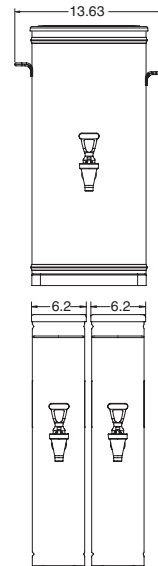

Space Saving:
Two TDO-N dispensers fit within footprint of one TDS-3.

For current specification sheets and other information, go to www.bunn.com.

Related Products

Faucet Assembly

Product No.: 03260.0003