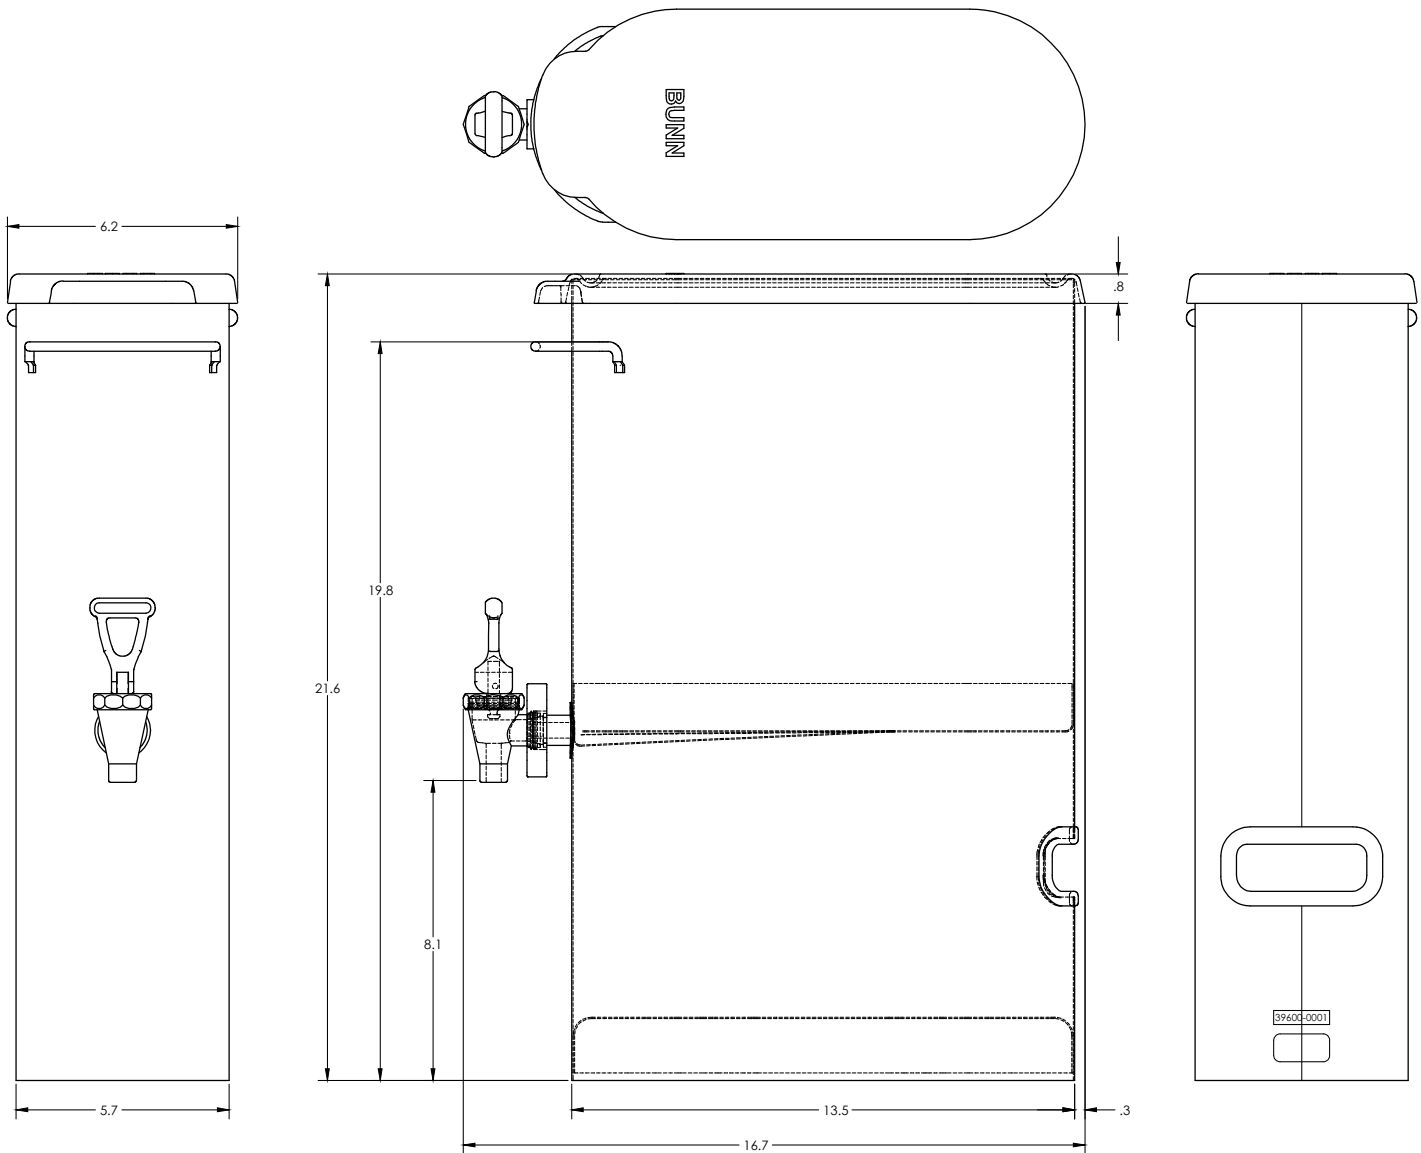

Dimensions & Specifications

Model	Product #	Cubic Measure	Shipping Weight
TDO-N-3.5	39600.0001	1.4 ft³	12.3 lbs.
TDO-N-3.5 (pinch tube faucet*)	39600.0008	1.4 ft³	12.3 lbs.

* Pinch tube faucet requires bag liner for proper operation.

Electrical: No electrical

Plumbing: N/A

Bunn-O-Matic® Corporation - 1400 Stevenson Drive Springfield, Illinois 62703 • 800-637-8606 • 217-529-6601 • Fax 217-529-6644 • www.bunn.com

BUNN® practices continuous product research and improvement. We reserve the right to change specifications and product design without notice. Such revisions do not entitle the buyer to corresponding changes, improvements, additions or replacements for previously purchased equipment.

All dimensions shown in inches.

3/09 © Bunn-O-Matic Corporation