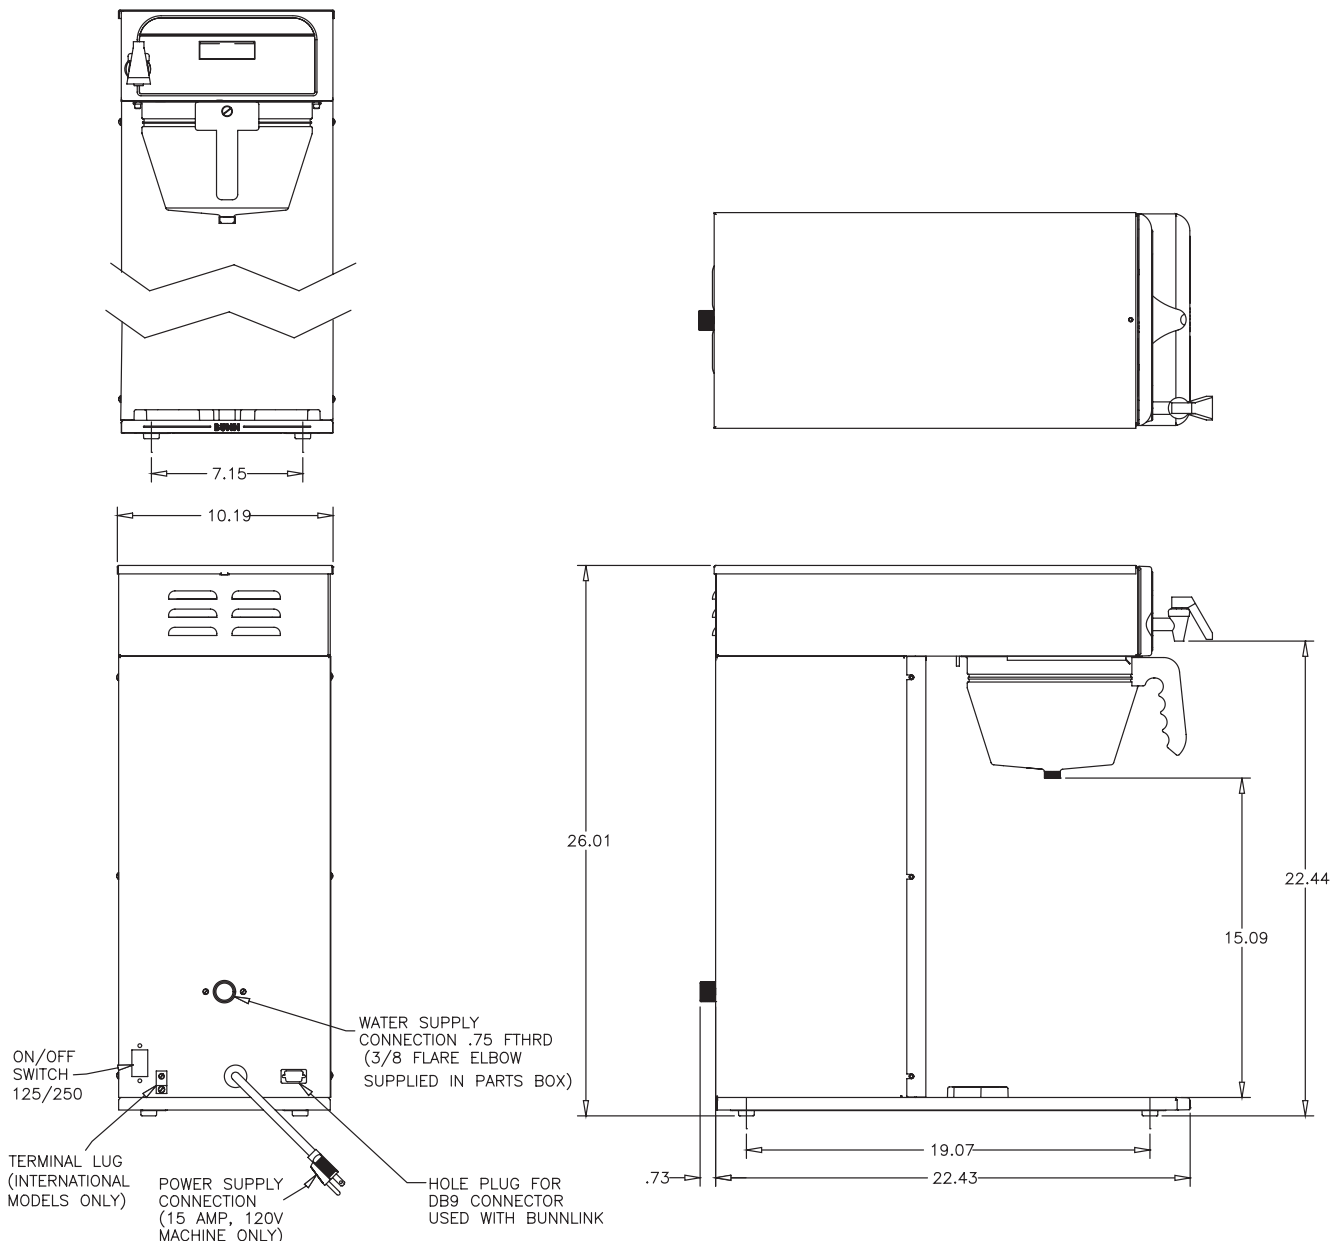

Dimensions & Specifications

Model	Product #	Volts	Amps	Tank Heater Watts	Total Watts	Capacity	Cubic Measure	Shipping Weight	Cord Attached
ICB	36600.0000	120	14	1680	1700	5.1 gal	7.3 ft³	47.5 lbs	Yes*
		208	13.8	2900	2900	8.9 gal			
		240	16.8	3860	4050	11.9 gal			
ICB-Black	36600.0004	120	14	1680	1700	5.1 gal	7.3 ft³	47.5 lbs	Yes*
		208	13.8	2900	2900	8.9 gal			
		240	16.8	3860	4050	11.9 gal			

*Power cord (NEMA 5-15P) 15 Amp-120V machine only.

Electrical: 120 volt model requires 2-wires plus ground service rated 120V, single phase, 60 Hz.

An internal terminal block is configured for connection to a 3-wire plus ground.

Plumbing: 20-90 psi (138-621 kPa). Supplied with 3/8" male flare fitting.

Bunn-O-Matic® Corporation - 1400 Stevenson Drive Springfield, Illinois 62703 • 800-637-8606 • 217-529-6601 • Fax 217-529-6644 • www.bunn.com

BUNN® practices continuous product research and improvement. We reserve the right to change specifications and product design without notice. Such revisions do not entitle the buyer to corresponding changes, improvements, additions or replacements for previously purchased equipment.

All dimensions shown in inches.

2/08 © Bunn-O-Matic Corporation