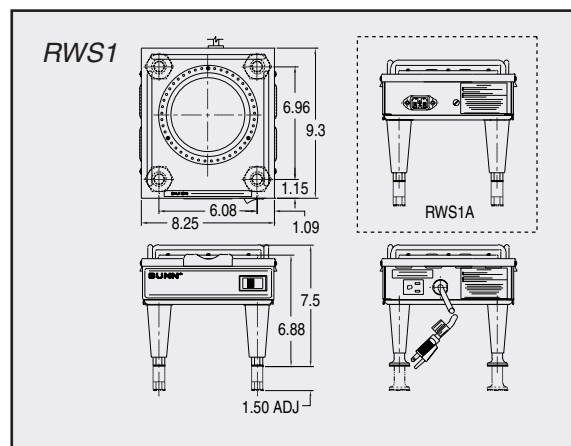

1 Gallon GPR w/RWS1

(Server and Warmer sold separately)
 Dimensions: 14" H x 8.5" W x 12.7" D
 (35.6cm H x 21.6cm W x 32.2cm D)

For current specification sheets and other information, go to www.bunn.com.

Two Position Drip Tray

For use with RWS2
 Product No. : 20213.0100

Model

Agency Listing

1GPR

1.5GPR

RWS1

Dimensions & Specifications

Model	Product #	Capacity	Cu. Ft.	Shipping Weight	Cord Attached
1GPR (bail handle)	12487.0001	1 gallon	1.0	8.5 lbs.	N/A
1GPR (side handles)	12487.0003	1 gallon	1.0	8.5 lbs.	N/A
1GPR-FF (bail handle, fast flow faucet)	12487.0005	1 gallon	1.0	9 lbs.	N/A
1.5GPR-FF (top handles, fast flow faucet)	20950.0004	1½ gallons	1.0	10 lbs.	N/A

Model	Product #	Volts	Amps	Watts	Capacity	Cu. Ft.	Shipping Weight	Cord Attached
RWS1 (plastic legs)	12203.0010	120	.8	100	1GPR or 1.5GPR	1.0	7 lbs.	Yes
RWS1 (satin nickel legs)	12203.0014	120	.8	100	1GPR or 1.5GPR	1.0	9 lbs.	Yes