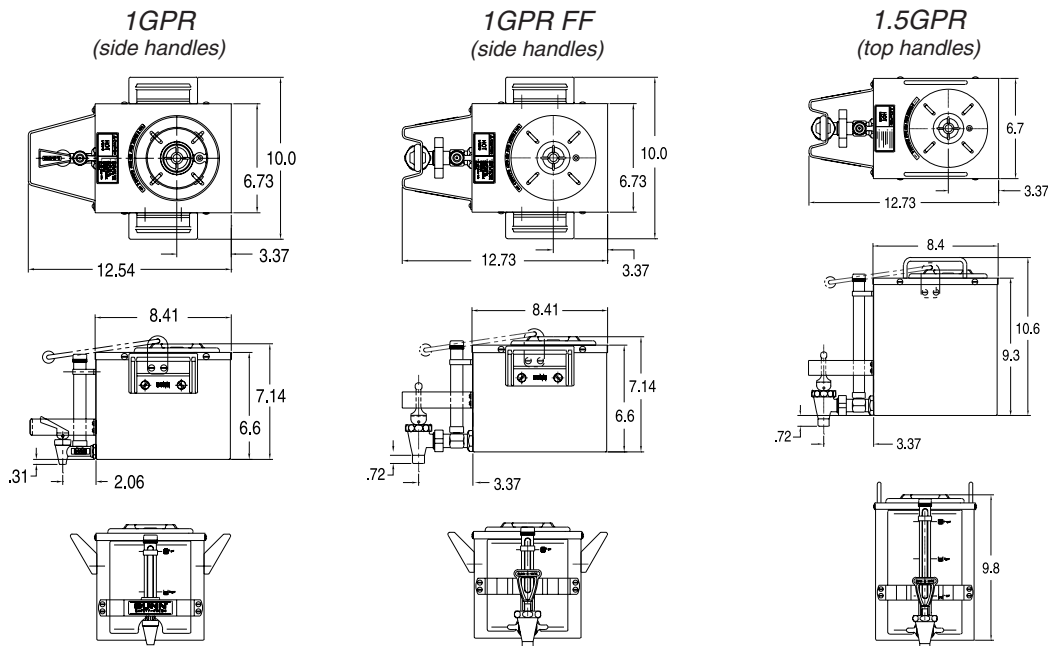

Related Products

One Position Drip Tray

For use with Single/Single SH
 Product No. : 26830.0000

Two Position Drip Tray

For use with Dual/Dual SH
 Product No. : 27150.0000

One Position Drip Tray

For use with RWS1
 Product No. : 20213.0103

Two Position Drip Tray

For use with RWS2
 Product No. : 20213.0100

Model

Agency Listing

1GPR

1.5GPR

RWS1

Dimensions & Specifications

Model	Product #	Capacity	Cu. Ft.	Shipping Weight	Cord Attached
1GPR (bail handle)	12487.0001	1 gallon	1.0	8.5 lbs.	N/A
1GPR (side handles)	12487.0003	1 gallon	1.0	8.5 lbs.	N/A
1GPR-FF (bail handle, fast flow faucet)	12487.0005	1 gallon	1.0	9 lbs.	N/A
1.5GPR-FF (top handles, fast flow faucet)	20950.0004	1½ gallons	1.0	10 lbs.	N/A

Model	Product #	Volts	Amps	Watts	Capacity	Cu. Ft.	Shipping Weight	Cord Attached
RWS1 (plastic legs)	12203.0010	120	.8	100	1GPR or 1.5GPR	1.0	7 lbs.	Yes
RWS1 (satin nickel legs)	12203.0014	120	.8	100	1GPR or 1.5GPR	1.0	9 lbs.	Yes