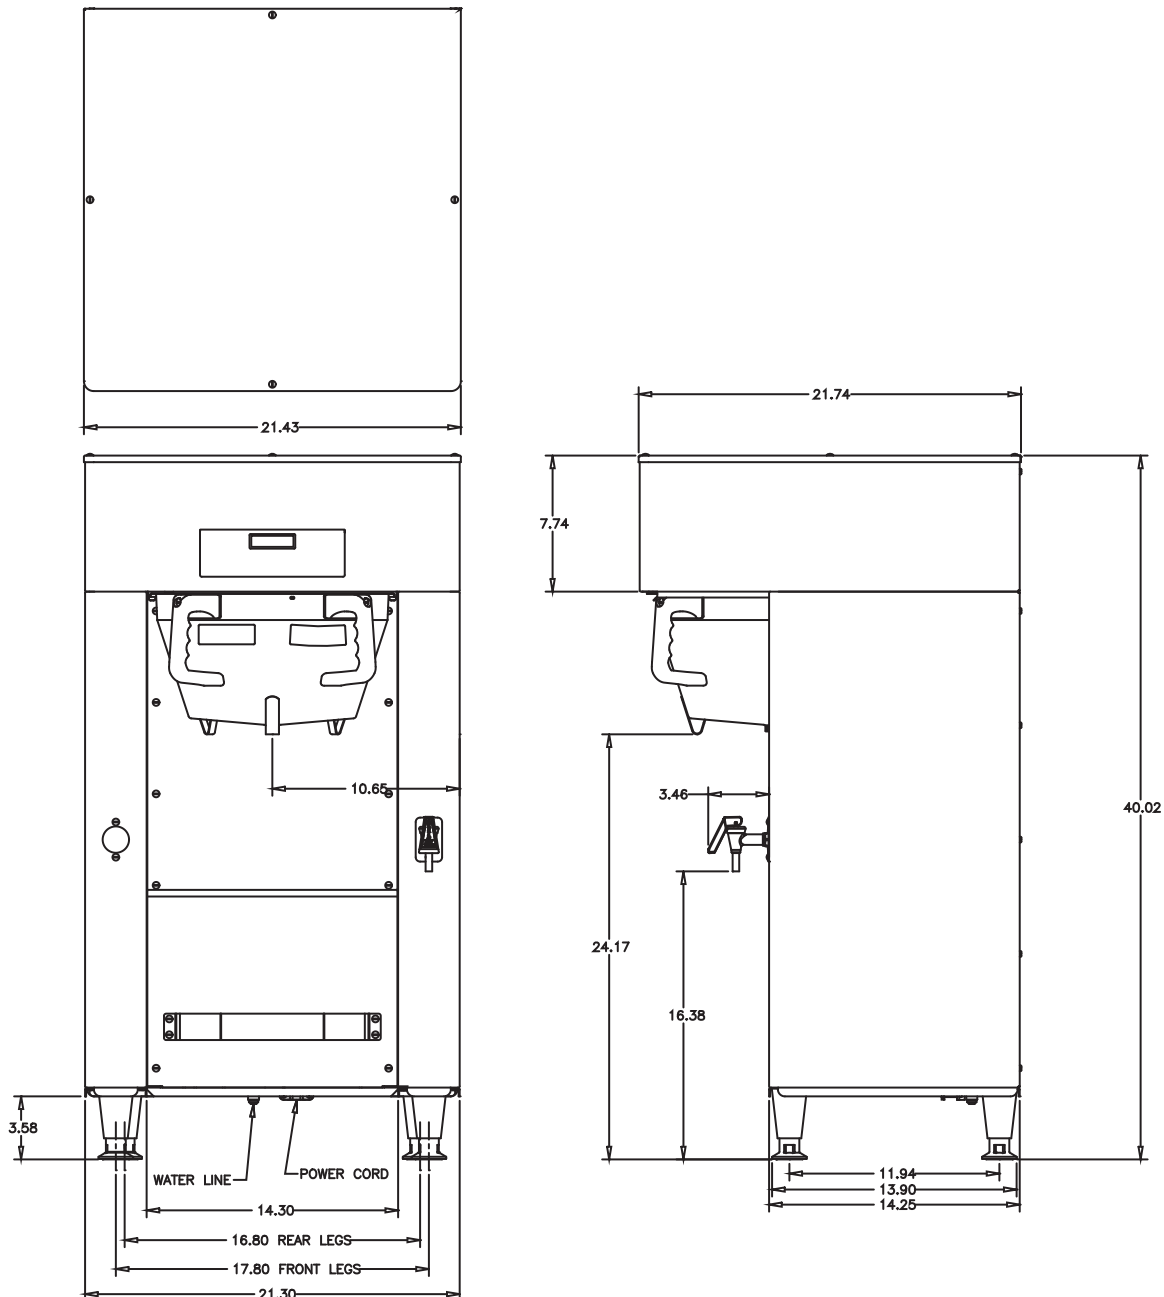

Dimensions & Specifications

Model	Product #	Volts	Amps	Total Watts	Brewing Capacity	Cu. Ft.	Shipping Weight	Funnel Locks	Cord Attached
Titan Single	39300.0000	120/208 (3-phase)	33.4	12000	22.5 gal/hr	17.4	107 lbs.	Yes	No
		*120/208 (single-phase)	40.1	8200	17 gal/hr				

Brewing capacity: based upon incoming water temp of 60°F (140°F rise).

Models listed as 120/208V or 120/240V must be connected to 208V or 240V electrical service respectively. Please refer to the installation manual.

*Brewer can easily be rewired in the field for single-phase operation.

Electrical: Brewer is 4-wires plus ground service rated 120/208V, 3-phase, 50/60Hz.

Plumbing: 20-90 psi (138-621 kPa). Machine supplied with 3/8" male flare fitting. Requires 4 gpm minimum water flow.

Bunn-O-Matic® Corporation - 1400 Stevenson Drive Springfield, Illinois 62703 • 800-637-8606 • 217-529-6601 • Fax 217-529-6644 • www.bunn.com

BUNN® practices continuous product research and improvement. We reserve the right to change specifications and product design without notice. Such revisions do not entitle the buyer to corresponding changes, improvements, additions or replacements for previously purchased equipment.

All dimensions shown in inches.

12/08 © Bunn-O-Matic Corporation