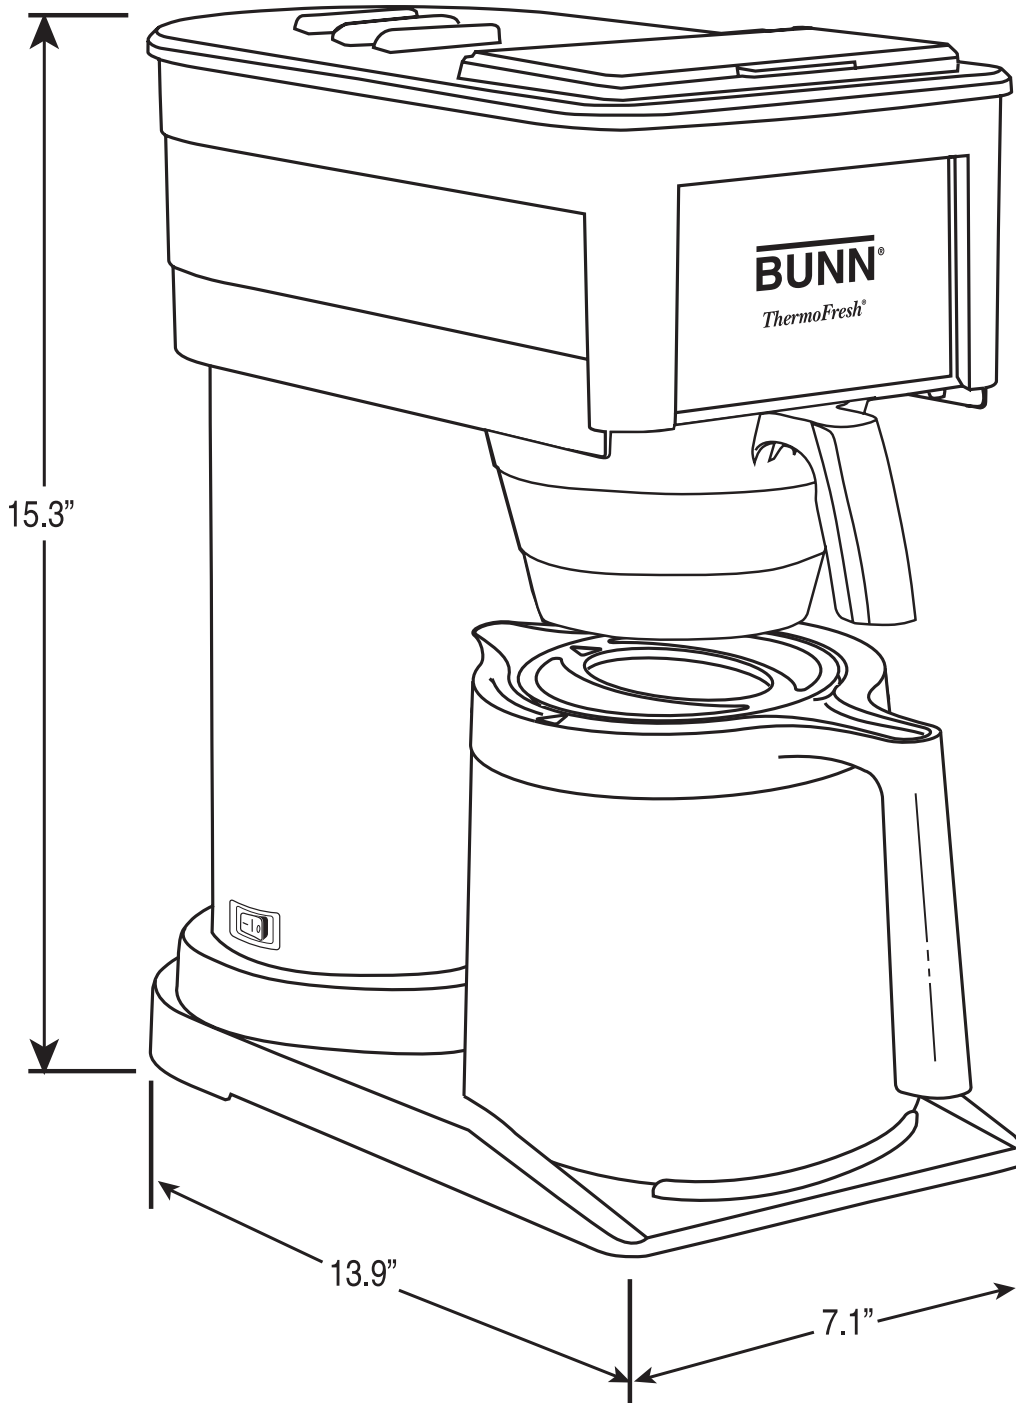

- Stainless-steel vacuum-insulated carafe keeps coffee hot without overheating
- Unbreakable double wall carafe
- Convenient close-and-brew lid
- No warmer needed
- Brews 10 cups of perfect coffee in 3 minutes
- Produces exceptional, cafe quality coffee
- Stainless steel tank holds ready-to-brew hot water
- Internal thermostat keeps water at ideal brewing temperature
- Sprayhead design improves coffee flavor extraction
- Vacation switch turns tank heat off
- Decanter holds 50 ounces (10 cups)
- High altitude models available
- Color: Black with stainless

Patents Apply

3/10

R6

Dimensions & Specifications

Model	Volts	Amps	Tank Heater Watts	Total Watts	Brewing Capacity	Shipping Weight
BTX-B (Black)	120	7	800	850	50 oz.(10 cups)	7.8 lbs. (3.5 kg)

Electrical: Model has attached cordset and requires 2-wire grounded service rated 120V, single phase, 60 Hz.