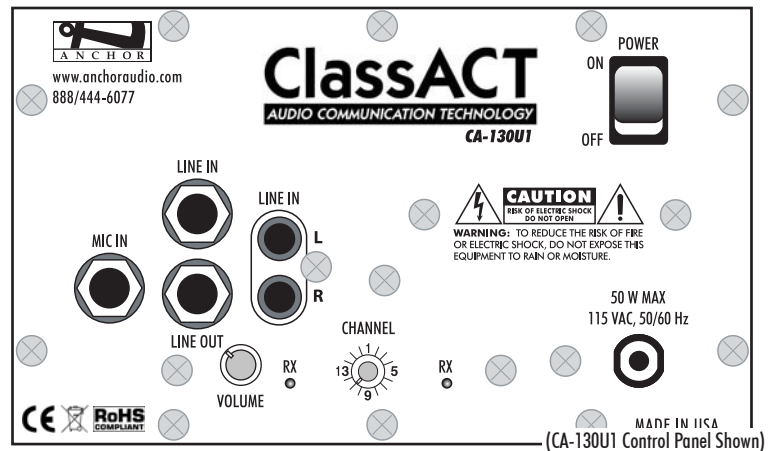

ClassACT Powered Monitor

Portable Speaker Monitor Specifications

Advancing Technology

The ClassACT (CA-130U1) is a light-weight, easy to use sound system that fills the classroom with your voice using a wireless microphone. With a hands free microphone you can make a presentation, write on a whiteboard or operate your projector without interrupting your presentation. Teachers, corporate presenters and training instructors can all use a ClassACT.

CLASSACT MODELS

- CA-130U1** 1 built-in wireless receiver
- CLASSACT** CA-130U1, wireless remote control & 1 handheld or handsfree wireless microphone

6-YEAR WARRANTY!

- REACH CROWDS OF 100+
- 101 DB OF CLEAR SOUND FROM 30 WATT AMPLIFIER
- ANCHOR WIRELESS RECEIVER & MICROPHONE W/ 16 USER-SELECTABLE CHANNELS
- EVEN SOUND DISTRIBUTION INSURES EVERYONE IN ATTENDANCE CAN HEAR YOU
- MAGNETICALLY SHIELDED SPEAKER FOR AV USE
- "DAISY-CHAIN" SECOND SPEAKER FOR LARGER ROOMS
- REMOTE CONTROL FOR VOLUME & MUTE
- CONTROLLED WIRELESS ANTENNA RANGE KEEPS THE AUDIO IN THE ROOM
- UNIT CAN BE MOUNTED ON A WALL, CEILING OR SPEAKER STAND
- DURABLE INJECTION-MOLDED POLYPROPYLENE CASE
- LIGHTWEIGHT WEIGHS JUST 8.5 POUNDS

CLASSACT TECHNICAL SPECIFICATIONS

Rated Power Output	30 watts	Inputs	
Max SPL @ Rated Power	101 dB @ 1 meter	Line (2)	Hi-Z, unbalanced, RCA (summing L + R)
Wireless Antenna Range	30 feet / 9.14 meter	Microphone	Lo-Z, unbalanced, 1/4" phone
Frequency Response	65 Hz – 18 kHz ± 3 dB	Output	
Speaker Type	4.5" woofer, 10 mm dome tweeter	Line	Lo-Z, buffered, 1/4" phone
AC Power Req.	110 – 125 VAC, 50/60 Hz	Sensitivity For Rated Output	
Export Model	208 – 240 VAC, 50/60 Hz (50W max)	Line	-20 dBV (100 mVrms)
Fuse Rating	T 1.0A / 250V	Microphone	-43 dBV (7.5 mVrms)
Export Model	T 0.5A / 250V (internally mounted)		
Dimensions (HWD)	5.25 x 8.4 x 9" / 13 x 21 x 23 cm		
Weight	8.5 lbs / 3.8 Kg		