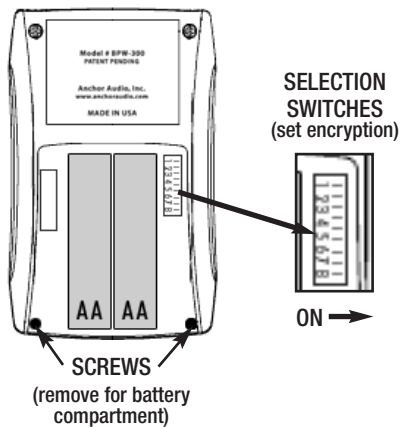

2 "AA" Rechargeable NiMH Batteries Included

FCC License Not Required

BPW-300 BELT PACK - BACK VIEW

BPW-300 BELT PACK - TOP VIEW

MODELS

PROCOM-40

Four HW-300 headsets, four BPW-300 wireless belt packs, four AC-300 power chargers and one HC-PC deluxe carrying case.