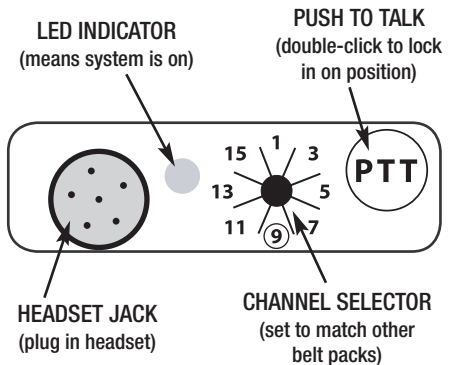

2 "AA" Rechargeable NiMH Batteries Included

FCC License Not Required

BPW-300 BELT PACK - BACK VIEW

BPW-300 BELT PACK - TOP VIEW

MODELS

PROCOM-40

Four HW-300 headsets, four BPW-300 wireless belt packs, four AC-300 power chargers and one HC-PC deluxe carrying case.

PROCOM-60

Six HW-300 headsets, six BPW-300 wireless belt packs, six AC-300 power chargers and one HC-PC deluxe carrying case.

SYSTEM COMPONENTS

BPW-300
Wireless Belt Pack w/ 16 selectable channels in 2.4 GHz range, volume control, Push-to-Talk, All Call feature and L.E.D. indicator light

Frequency

Encryption

Battery

Battery Life

Charger

FCC License

Belt pack with volume control, channel selector, USE and PTT
6 pin mini XLR (locking)
5VDC – 1100mA
4.4 x 2.7 x 1.1"
6.45 oz.
Dual-earpiece headset
Single-earpiece headset
6 pin mini XLR (locking) (TQ)
Dynamic
3.5 x 7.4 x 7.9"
HW-300: 16oz; HSW-300: 13oz.