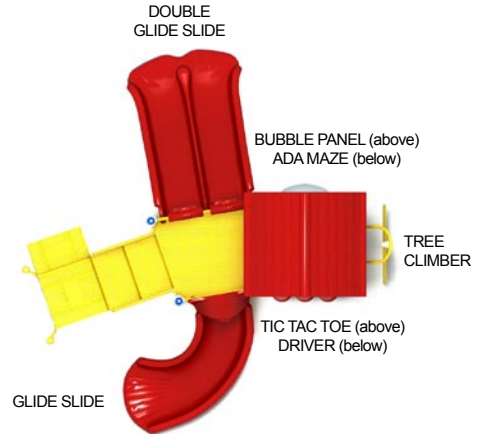

Tic Tac Toe 190-PD

Ages: 2-5
Capacity: Up to 16
Use Zone: 26' x 26'
Weight: 1062 lbs.

Plastic Colors

Component and Post Colors

Two Color Plastics

Deck Colors

General Specs

2.375" O.D. vertical posts
 36" deck grid
 24" diameter plastic

POWDER COATING – POSTS/RAILS/CLIMBERS

- Lead Free TGIC polyester
- 2-5 mils thick
- High Gloss / No peel / No flake finish
- Resistant to corrosion, solvents, UV and mildew

HARDWARE

- Made from stainless steel or corrosion-resistant coated steel
- Tamper resistant / Special tool required to remove

2.375" O.D. vertical posts
36" deck grid
24" diameter plastic

POWDER COATING – POSTS/RAILS/CLIMBERS

- Lead Free TGIC polyester
- 2-5 mils thick
- High Gloss / No peel / No flake finish
- Resistant to corrosion, solvents, UV and mildew

HARDWARE

- Made from stainless steel or corrosion-resistant coated steel
- Tamper resistant / Special tool required to remove

PLASTISOL COATING – DECKS/STAIRS/STEPS/BRIDGES

- 80-100 mils thick
- Resistant to abrasion, corrosion, mildew and fungi
- UV stabilized