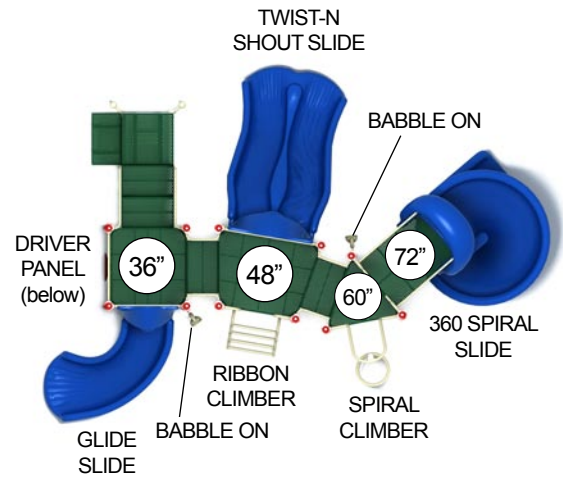

Simon Says 1285-PD

Ages: 2-12
Capacity: Up to 26
Use Zone: 32' x 26'
Weight: 2374 lbs.

Plastic Colors

Component and Post Colors

Two Color Plastics

Deck Colors

General Specs

2.375" O.D. vertical posts
36" deck grid
24" diameter plastic

POWDER COATING – POSTS/RAILS/CLIMBERS

- Lead Free TGIC polyester
- 2-5 mils thick
- High Gloss / No peel / No flake finish
- Resistant to corrosion, solvents, UV and mildew

HARDWARE

- Made from stainless steel or corrosion-resistant coated steel
- Tamper resistant / Special tool required to remove

PLASTISOL COATING – DECKS/STAIRS/STEPS/BRIDGES

- 80-100 mils thick
- Resistant to abrasion, corrosion, mildew and fungi
- UV stabilized

ALUMINUM CLAMPS

- Fastened to support post with drive rivet
- Aluminum alloy with powder coat finish
- Hinged design provides easy and flexible installation

VERTICAL POSTS

- 12 gauge galvanized steel, 2.375" O.D.
- 60,000 PSI yield strength
- Triple Flo-Coated corrosion protection - interior and exterior
- Contains a minimum of 30% recycled steel and is 95%-98% recyclable