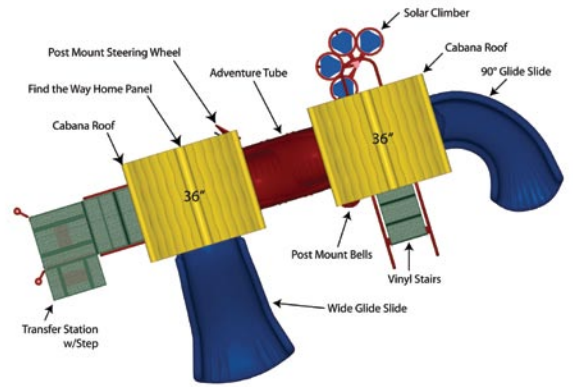

Red Rover 1235-PD

Ages: 2-5
Capacity: Up to 16
Use Zone: 33' x 24'
Weight: 1329 lbs.

Plastic Colors

Yellow Blue Green Red Plum Beige

Component and Post Colors

Yellow Blue Green Red Plum Beige Forest Green Chestnut

Two Color Plastics

Blue-Yellow-Blue Green-Beige-Green Yellow-Red-Yellow Beige-Red-Beige Plum-Beige-Plum

Deck Colors

Hunter Green Yellow

General Specs

2.375" O.D. vertical posts
 36" deck grid
 24" diameter plastic

POWDER COATING – POSTS/RAILS/CLIMBERS

- Lead Free TGIC polyester
- 2-5 mils thick
- High Gloss / No peel / No flake finish
- Resistant to corrosion, solvents, UV and mildew

HARDWARE

- Made from stainless steel or corrosion-resistant coated steel
- Tamper resistant / Special tool required to remove

ALUMINUM CLAMPS

- Fastened to support post with drive rivet
- Aluminum alloy with powder coat finish
- Hinged design provides easy and flexible installation

VERTICAL POSTS

- 12 gauge galvanized steel, 2.375" O.D.
- 60,000 PSI yield strength
- Triple Flo-Coated corrosion protection - interior and exterior
- Contains a minimum of 30% recycled steel and is 95%-98% recyclable