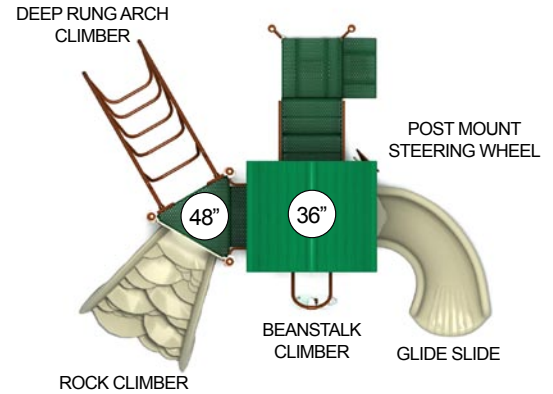

Go Fish 1271-PD

Ages: 2-12
Capacity: Up to 18
Use Zone: 26' x 24'
Weight: 1146 lbs.

Plastic Colors

Component and Post Colors

Two Color Plastics

Deck Colors

General Specs

2.375" O.D. vertical posts
 36" deck grid
 24" diameter plastic

POWDER COATING – POSTS/RAILS/CLIMBERS

- Lead Free TGIC polyester
- 2-5 mils thick
- High Gloss / No peel / No flake finish
- Resistant to corrosion, solvents, UV and mildew

HARDWARE

- Made from stainless steel or corrosion-resistant coated steel
- Tamper resistant / Special tool required to remove

2.375" O.D. vertical posts
36" deck grid
24" diameter plastic

POWDER COATING – POSTS/RAILS/CLIMBERS

- Lead Free TGIC polyester
- 2-5 mils thick
- High Gloss / No peel / No flake finish
- Resistant to corrosion, solvents, UV and mildew

ALUMINUM CLAMPS

- Fastened to support post with drive rivet
- Aluminum alloy with powder coat finish
- Hinged design provides easy and flexible installation

VERTICAL POSTS

- 12 gauge galvanized steel, 2.375" O.D.
- 60,000 PSI yield strength
- Triple Flo-Coated corrosion protection - interior and exterior
- Contains a minimum of 30% recycled steel and is 95%-98% recyclable