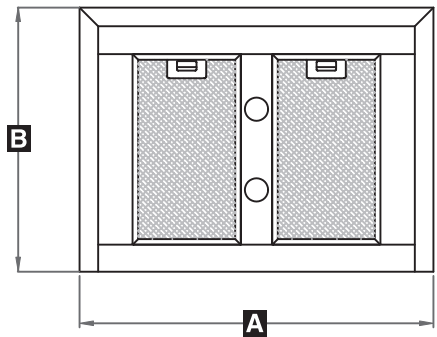

JXT8036 Wall Mount  
Chimney Hood

Dimensions

A	36 in.	91.4 cm.
B	22 in.	55.9 cm.
C	1.8 in.	3 cm.
D	28.94-46.65 in.	73.5-118.5 cm.
E	21.65 in.	55 cm.
F	21.65 in.	55 cm.
G	5.31 in.	13.5 cm.
H	10.43 in.	26.5 cm.
I	10.43 in.	26.5 cm.