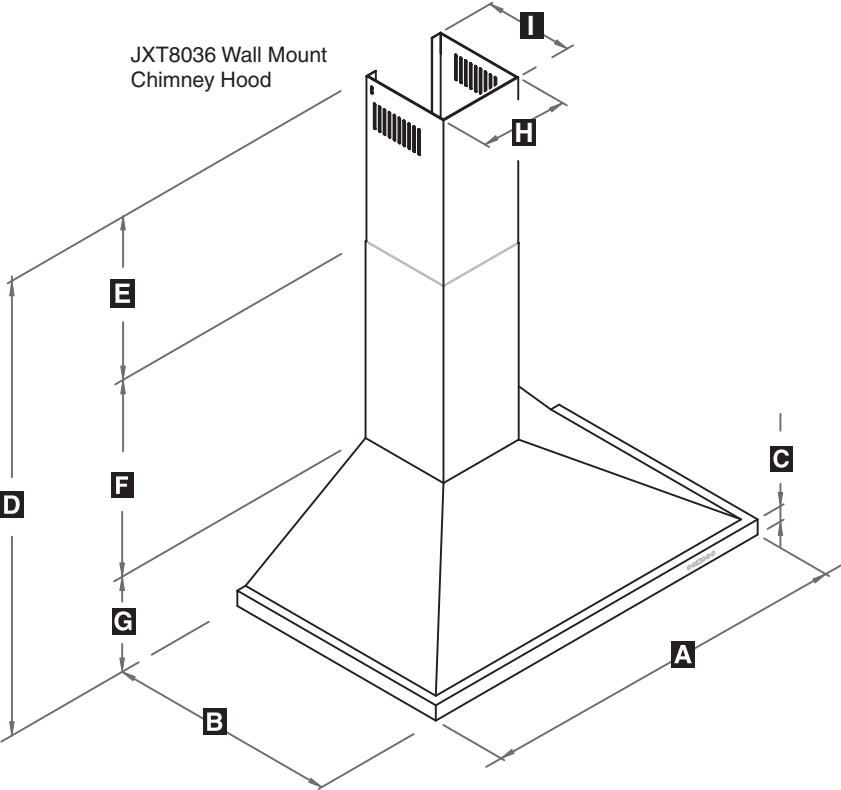

JXT8036 Wall Mount  
Chimney Hood

Dimensions

A	36 in.	91.4 cm.
B	22 in.	55.9 cm.
C	1.8 in.	3 cm.
D	28.94-46.65 in.	73.5-118.5 cm.
E	21.65 in.	55 cm.
F	21.65 in.	55 cm.
G	5.31 in.	13.5 cm.
H	10.43 in.	26.5 cm.
I	10.43 in.	26.5 cm.