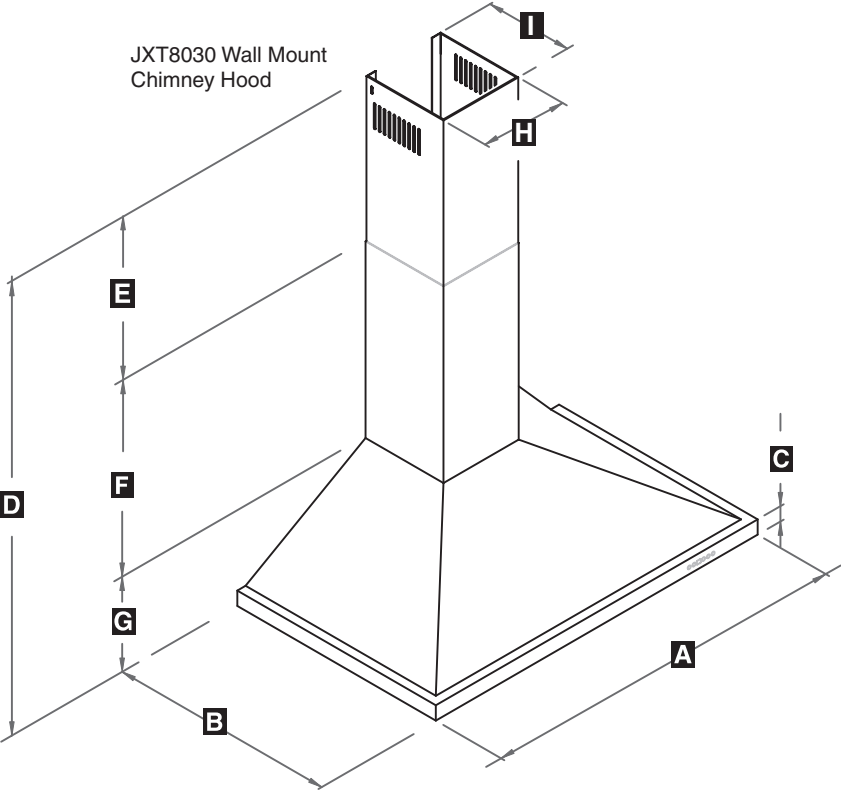

JXT8030 Wall Mount
Chimney Hood

Dimensions

A	30 in.	76.2 cm.
B	22 in.	55.9 cm.
C	1.8 in.	3 cm.
D	28.94-46.65 in.	73.5-118.5 cm.
E	21.65 in.	55 cm.
F	21.65 in.	55 cm.
G	5.31 in.	13.5 cm.
H	10.43 in.	26.5 cm.
I	10.43 in.	26.5 cm.