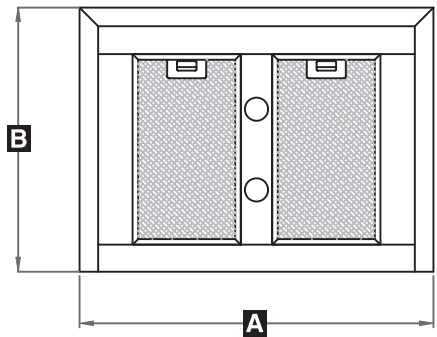

JXT8030 Wall Mount
Chimney Hood

Dimensions

A	30 in.	76.2 cm.
B	22 in.	55.9 cm.
C	1.8 in.	3 cm.
D	28.94-46.65 in.	73.5-118.5 cm.
E	21.65 in.	55 cm.
F	21.65 in.	55 cm.
G	5.31 in.	13.5 cm.
H	10.43 in.	26.5 cm.
I	10.43 in.	26.5 cm.