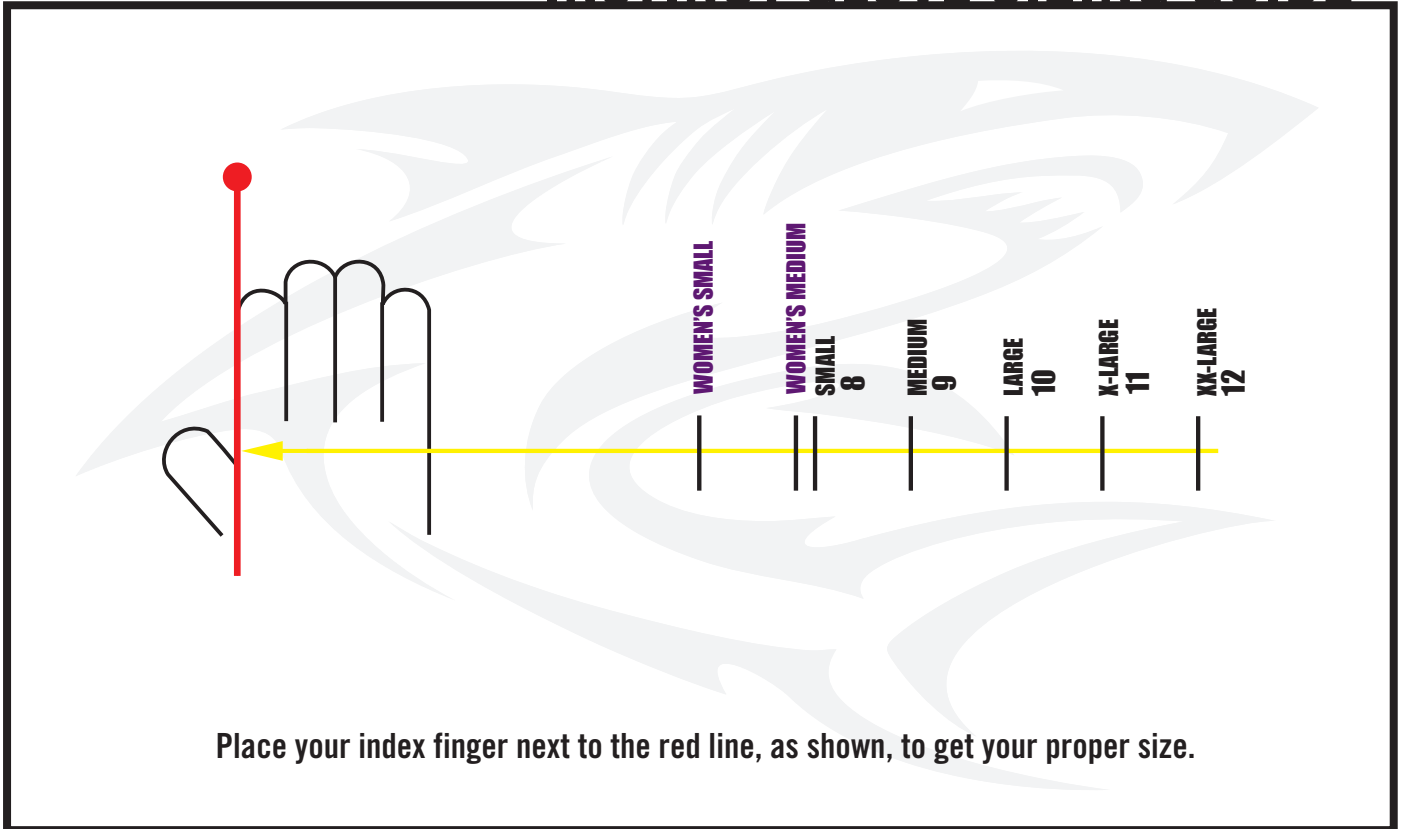

# INSTINCT GLOVE SIZING GUIDE

Place your index finger next to the red line, as shown, to get your proper size.

## IMPORTANT!

Print this PDF at 100% for size accuracy.

At full size, the measurement of the yellow line should equal 5 1/8 inches or 13 centimeters.

26027 Huntington Lane Unit D Valencia, CA 91355  
661.775.0106 800.796.3235 Fax 661.775-0971  
[www.InstinctGloves.com](http://www.InstinctGloves.com)