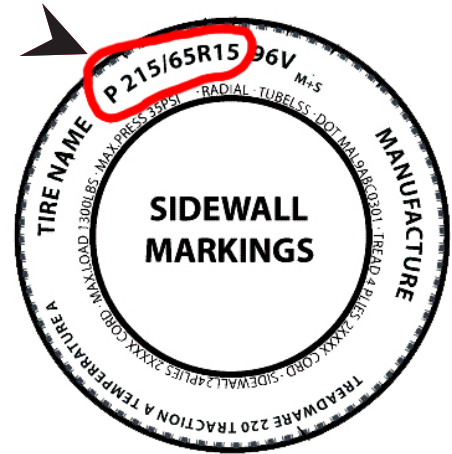

Tire Cover Sizing Chart

STEP 1 On the side of your tire, you will find the measurement which will look like (but with different numbers): P225/70/R18 or 30x9.5 or LT255/75/R16.

STEP 2 Use the All Things Jeep Tire Cover Sizing Chart below to determine your tire size and see what Tire Cover fits your tire.

IMPORTANT

Some tires will have the size in INCHES on the side, which will be in this format (but with different numbers): 30x10.05". This translates to: 30" = diameter, 10.05" = width. This type of tire measurement tells you exactly what size your tire is. You will then be able to find the correct Tire Cover on www.allthingsjeep.com.

Tire Diameter	Tire Measurement	Tire Cover Size
28" INCHES	205/75R15	UP TO 28"x8'
	205/70R16	
	205/75R16	
	215/75R16	
	225/70R15	
	235/70R16	
29" INCHES	215/75R16	UP TO 29"x9"
	235/75R16	
	245/70R15	
	255/65R16	
30" INCHES	225/75R16	UP TO 30"x10"
	235/65R17	
	245/70R16	
	255/55R18	
	255/65R16	
31" INCHES	215/85R16	UP TO 31"x11"
	225/75R17	
	235/80R16	
	245/75R16	
	255/75R16	
	265/60R18	
32" INCHES	235/75R16	UP TO 32"x12"
	255/75R16	
	255/75R17	
	265/75R16	
33" INCHES	33x12.5R15	UP TO 33"x13"
	33x10.5R16	
	3312R16	