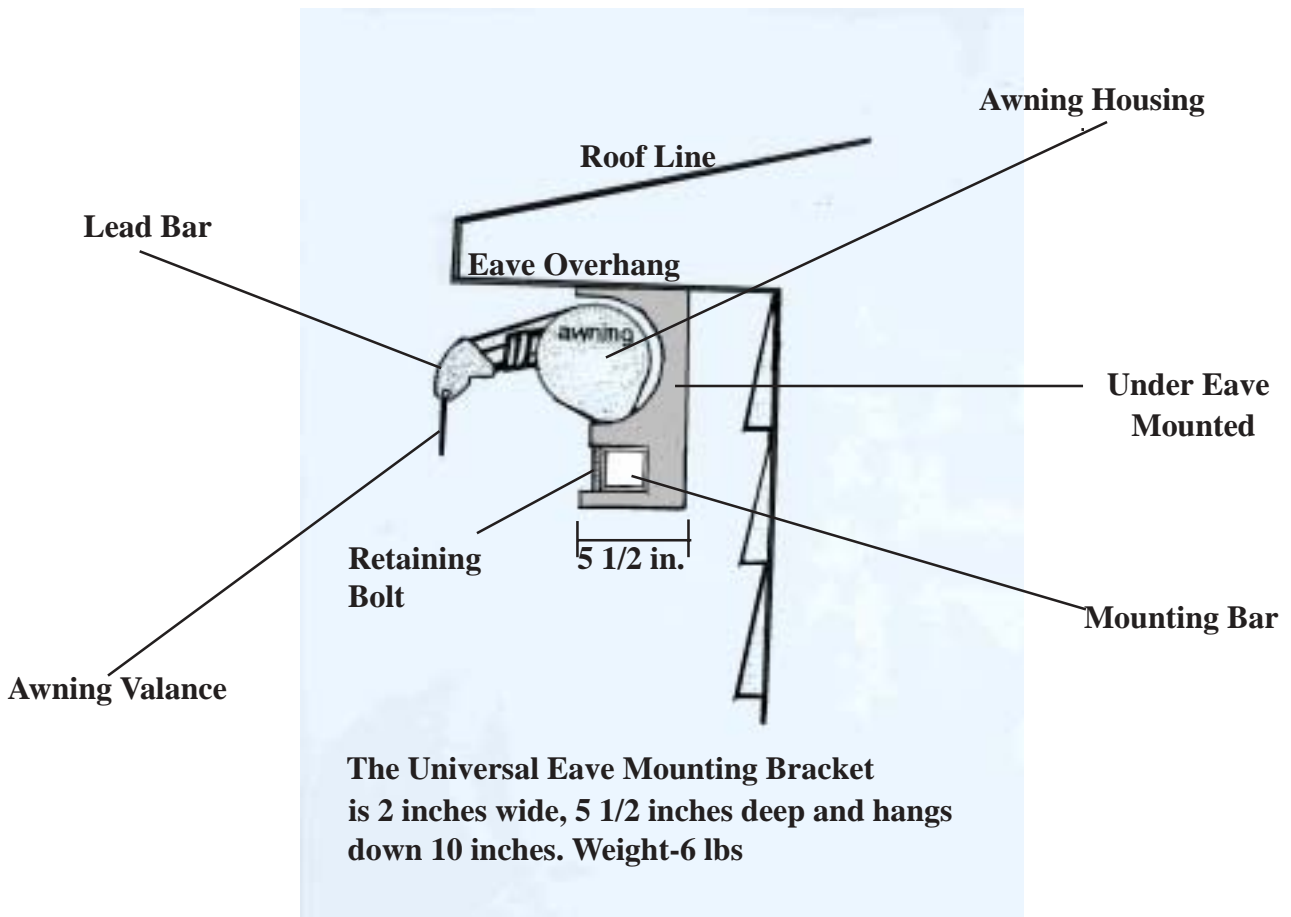

UNIVERSAL EAVE MOUNT BRACKET

These brackets are an optional purchase. They are not supplied with awnings. Awnings are shipped with wall mount bracket only.

The universal eave mount bracket is used to mount under an overhang as shown in diagram below. It can also be mounted on the wall. When using this bracket keep in mind clearance for doors that open out. Make sure your eave is structurally sound to handle awning weight.

Universal Eave Mount Bracket

**RETAIL PRICE - \$29.95 EACH

Note: This is an optional bracket not included with awnings.

****RECOMMENDED AMOUNT NEEDED FOR PROPER INSTALLATION:**

12', 14' 16' = 4 Brackets
18' = 5 Brackets