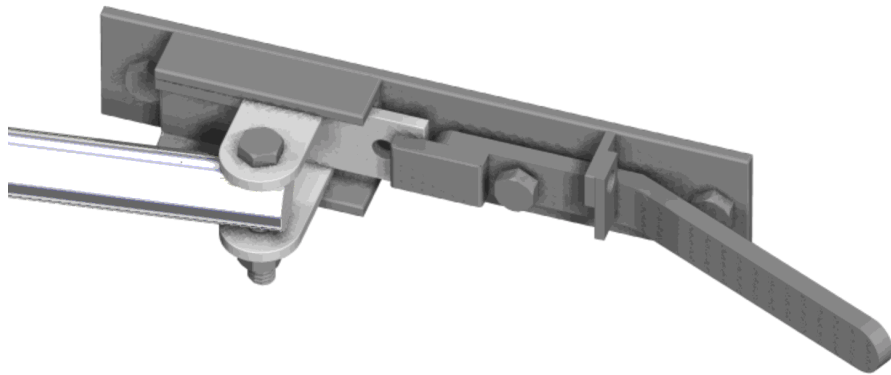

APOLLO

Gate Operators, Inc.

Model 600

Quick Release for Swing Gate Operators

- *Disconnects the operator from the gate in an emergency situation*
- *Provision for padlock*
- *Can be retrofitted to existing Apollo swing gate operators*
- *No welding required*
- *Coated with red oxide primer*
- *Shipping weight 5 Lbs.*