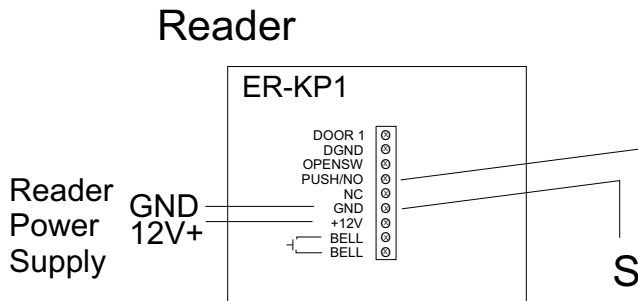

ER-KP1

Wiring Diagram

Simply Connect to Gate Open Switch or Open Garage Door Switch (Inside Garage)