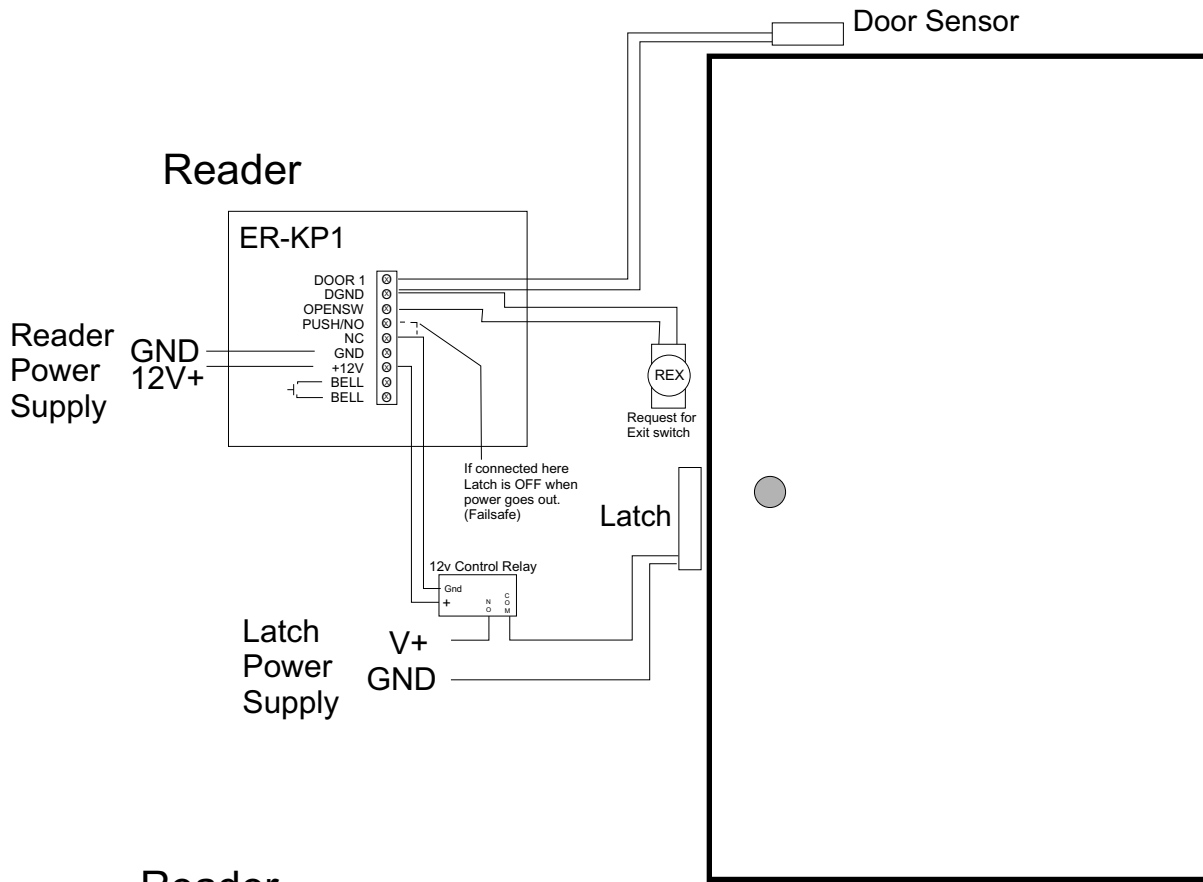

ER-KP1

Wiring Diagram

Simply Connect to Gate Open Switch or Open Garage Door Switch (Inside Garage)