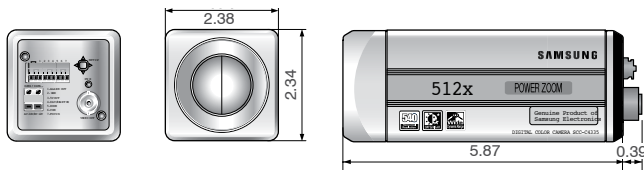

Dimensions (unit : in)

Rear Panel