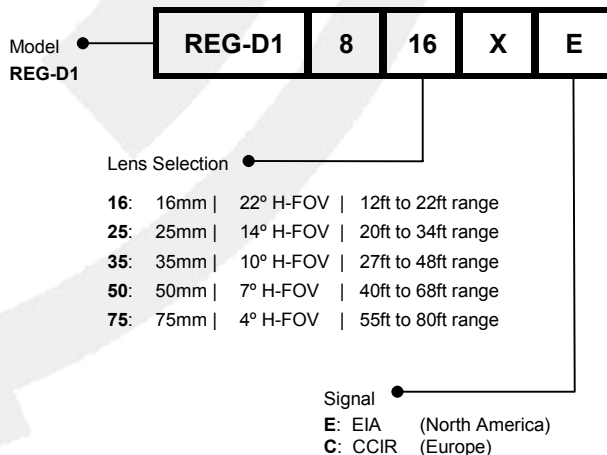

Part Numbers

Optional Accessories

1. **REG-PS1** Power Supply 120VAC to 12VDC or 24VAC (w/ auxiliary output for color overview camera)
2. [EXMB.028](#) Cable Managed Wall Bracket
3. [EXMB.029](#) U-Bracket
4. [EXMB.015](#) Pole Mount Adapter
5. [EXMB.017](#) Wall Mount Adapter
6. [EXMB.061](#) Pole Top Bracket

Note:
Extreme CCTV power supply units for in-field REG-DCxxx, REG-SLxxx models and existing cabling may be used with REG-D1.

Dealer / Distributor

Corporate Headquarters
Extreme CCTV Inc
TF: 1 888 409 2288
T: +1 604 420 7711
F: +1 604 420 3300
E: Sales@ExtremeCCTV.com
www.ExtremeCCTV.com

European Operations
Derwent Systems Ltd
A Division of Extreme CCTV (UK) Ltd
T: +44 (0) 1670 730 187
F: +44 (0) 1670 730 188
E: SalesUK@DerwentCCTV.com
www.DerwentCCTV.com