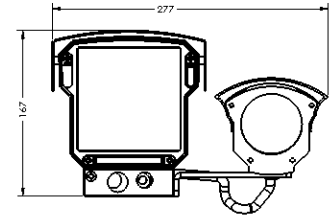

## Specifications

REG-D1 License Plate Capture with DHC-Imaging™					
<b>General Specifications</b>					
CCDs	License Plate Capture CCD		Color Overview CCD		
Sensor	1/2" SX800 Interline LXR CCD		1/3" CX600 Interline LXR CCD		
Resolution	600 TVL		480 TVL		
Effective Pixels	EIA: 811 (H) x 508 (V)		NTSC: 811 (H) x 508 (V)		
S/N Ratio	Greater than 48dB		Greater than 48dB		
Video Output	High-contrast, 1 V p-p @ 75 ohm		1 V p-p @ 75 ohm		
Sensitivity	Zero lux - works in total darkness		0.1 Lux at F1.2		
Lens	Select from below		Varifocal 5-50mm with auto-iris		
Infrared Illumination	850nm				
LEDs	Metaphase-type LEDs, high-efficiency array				
Power Requirements	12VDC, 3.0A or 24VAC, 1.5A				
Power Consumption	Maximum 27W (2.3A @ 12VDC or 1.2A @ 24VDC)				
Color	Black standard				
Construction	Robust cast and extruded aluminum, NEMA 4 compliant				
Operating Temperature	-50°C to 50°C   -58°F to 122°F				
Environmental	Integral heater and sunshield				
Weight	6.2 kg   13.7 lbs				
Dimensions	383mm L x 277mm W x 283mm H   15.1" L x 10.9" W x 11.1" H				
Bracketry	Not included. Select from optional accessories				
Power Supply	Not included. Select from optional accessories				
<b>Lens Selection for License Plate Capture CCD</b>					
Monochrome Lens Options	16mm	25mm	35mm	50mm	75mm
Horizontal Field of View	22°	14°	10°	7°	4°
Operational Range	12-22ft	20-34ft	27-48ft	40-68ft	55-80ft