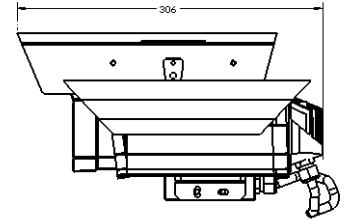

## Specifications

REG-D1 License Plate Capture with DHC-Imaging™					
<b>General Specifications</b>					
CCDs	License Plate Capture CCD		Color Overview CCD		
Sensor	1/2" SX800 Interline LXR CCD		1/3" CX600 Interline LXR CCD		
Resolution	600 TVL		480 TVL		
Effective Pixels	EIA: 811 (H) x 508 (V)		NTSC: 811 (H) x 508 (V)		
S/N Ratio	Greater than 48dB		Greater than 48dB		
Video Output	High-contrast, 1 V p-p @ 75 ohm		1 V p-p @ 75 ohm		
Sensitivity	Zero lux - works in total darkness		0.1 Lux at F1.2		
Lens	Select from below		Varifocal 5-50mm with auto-iris		
Infrared Illumination	850nm				
LEDs	Metaphase-type LEDs, high-efficiency array				
Power Requirements	12VDC, 3.0A or 24VAC, 1.5A				
Power Consumption	Maximum 27W (2.3A @ 12VDC or 1.2A @ 24VDC)				
Color	Black standard				
Construction	Robust cast and extruded aluminum, NEMA 4 compliant				
Operating Temperature	-50°C to 50°C   -58°F to 122°F				
Environmental	Integral heater and sunshield				
Weight	6.2 kg   13.7 lbs				
Dimensions	383mm L x 277mm W x 283mm H   15.1" L x 10.9" W x 11.1" H				
Bracketry	Not included. Select from optional accessories				
Power Supply	Not included. Select from optional accessories				
<b>Lens Selection for License Plate Capture CCD</b>					
Monochrome Lens Options	16mm	25mm	35mm	50mm	75mm
Horizontal Field of View	22°	14°	10°	7°	4°
Operational Range	12-22ft	20-34ft	27-48ft	40-68ft	55-80ft